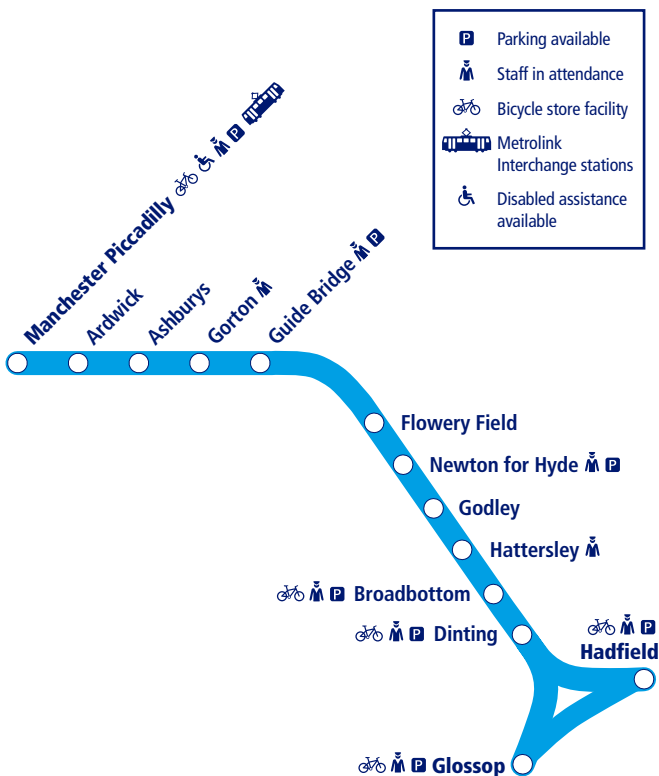

## Manchester to Hadfield and Glossop

- Parking available
- Staff in attendance
- Bicycle store facility
- Metrolink Interchange stations
- Disabled assistance available

This timetable shows the Northern train service between **Hadfield/Glossop and Manchester**.