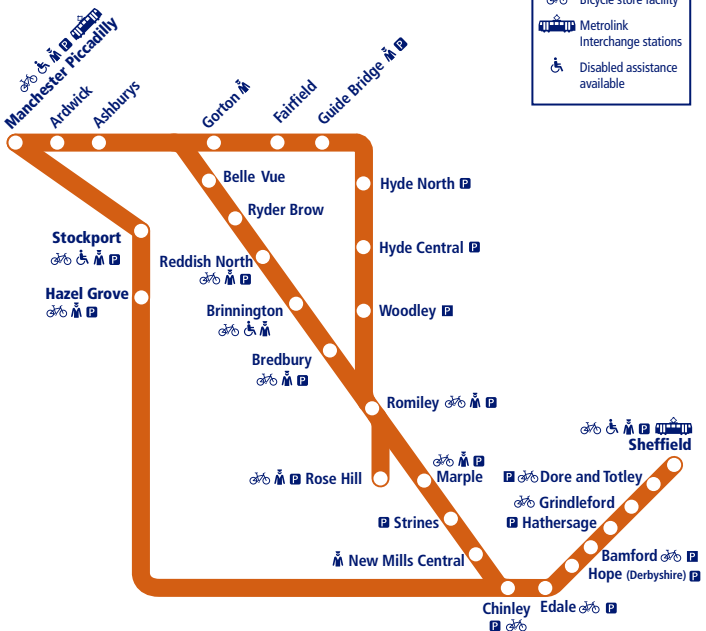

23

Train times

14 September 2020 to
12 December 2020

Manchester to New Mills Central/Rose Hill and Manchester to Sheffield.

-  Parking available
-  Staff in attendance
-  Bicycle store facility
-  Metrolink Interchange stations
-  Disabled assistance available

This timetable shows the Northern train service between **New Mills Central/Rose Hill and Manchester** and between **Manchester and Sheffield**.

How to read this timetable

Look down the left hand column for your departure station. Read across until you find a suitable departure time. Read down the column to find the arrival time at your destination. Through services are shown in bold type (this means you won't have to change trains). Connecting services are shown in light type. If you travel on a connecting service, change at the next station shown in bold or if you arrive on a connecting service, change at the last station shown in bold, unless a footnote advises otherwise.