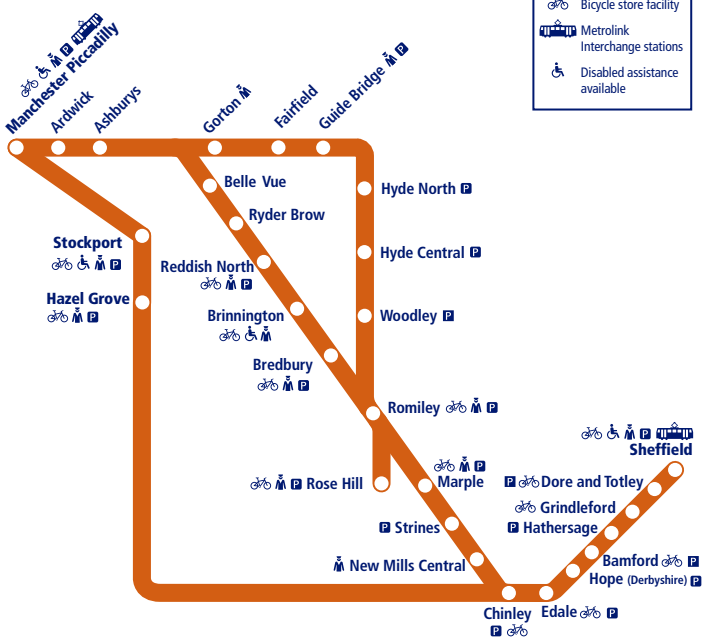

NORTHERN

23

Train times

14 September 2020 to
12 December 2020

Manchester to New Mills Central/Rose Hill and Manchester to Sheffield.

- Parking available
- Staff in attendance
- Bicycle store facility
- Metrolink Interchange stations
- Disabled assistance available

This timetable shows the Northern train service between **New Mills Central/Rose Hill and Manchester** and between **Manchester and Sheffield**.

How to read this timetable

Look down the left hand column for your departure station. Read across until you find a suitable departure time. Read down the column to find the arrival time at your destination. Through services are shown in bold type (this means you won't have to change trains). Connecting services are shown in light type. If you travel on a connecting service, change at the next station shown in bold or if you arrive on a connecting service, change at the last station shown in bold, unless a footnote advises otherwise.