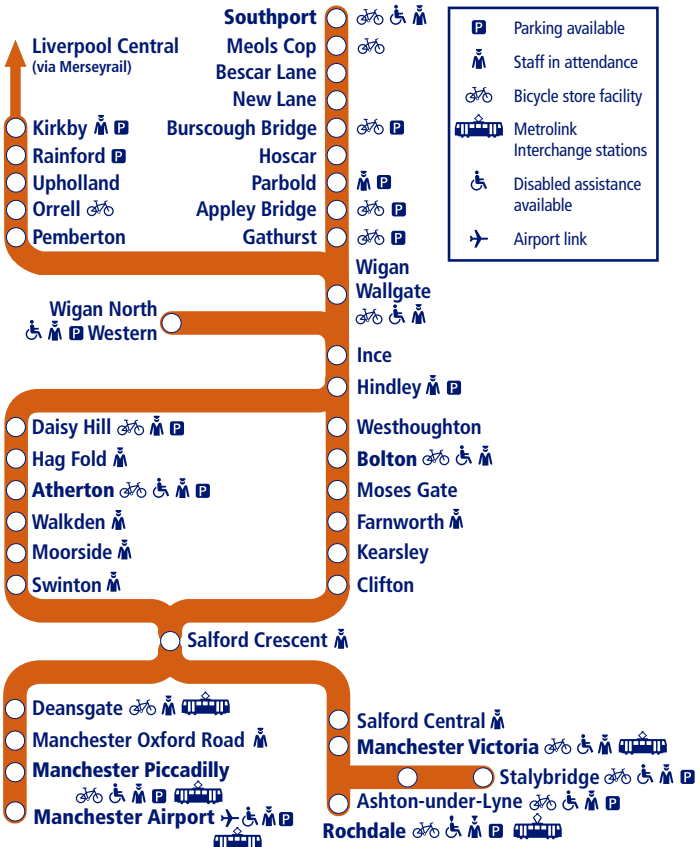

14

Train times

14 September 2020 to
12 December 2020

Manchester to Southport and Kirkby

This timetable is a summary of train services between **Southport/Kirkby** and **Manchester/Stalybridge**.

Other services run between **Bolton and Manchester** (Timetable 11), and **Manchester Piccadilly and Manchester Airport**.

How to read this timetable

Look down the left hand column for your departure station. Read across until you find a suitable departure time. Read down the column to find the arrival time at your destination. Through services are shown in bold type (this means you won't have to change trains). Connecting services are shown in light type. If you travel on a connecting service, change at the next station shown in bold or if you arrive on a connecting service, change at the last station shown in bold, unless a footnote advises otherwise.

Minimum connection times

All stations have a minimum connection time of 5 minutes unless stated. Manchester Piccadilly 10 minutes, Liverpool Central 10 minutes.

Community Rail Partnerships and community groups

TrainTracker™

For up to date travel information and live departures direct to your mobile, text your station **name** or **location code** to **8 49 50**.

Customers with disabilities or restricted mobility are encouraged to contact our **Customer Experience Centre** who will book assistance for you.