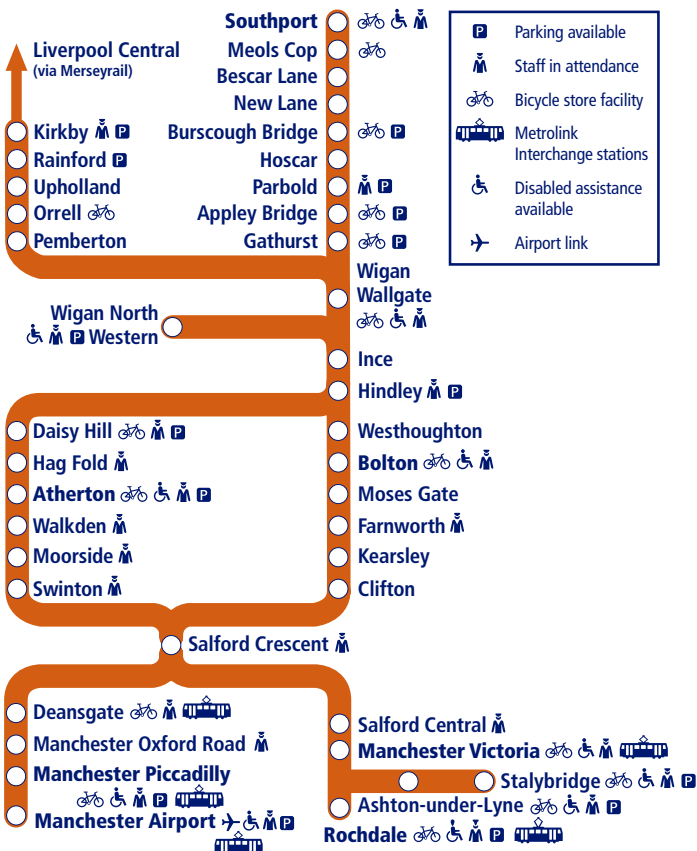

## Manchester to Southport and Kirkby

This timetable is a summary of train services between **Southport/Kirkby** and **Manchester/Stalybridge**.

Other services run between **Bolton and Manchester** (Timetable 11), and **Manchester Piccadilly and Manchester Airport**.

## How to read this timetable

Look down the left hand column for your departure station. Read across until you find a suitable departure time. Read down the column to find the arrival time at your destination. Through services are shown in bold type (this means you won't have to change trains). Connecting services are shown in light type. If you travel on a connecting service, change at the next station shown in bold or if you arrive on a connecting service, change at the last station shown in bold, unless a footnote advises otherwise.