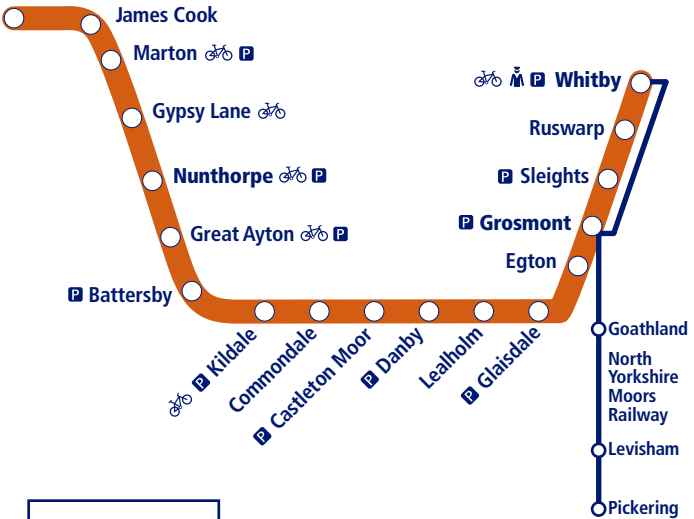

5

Train times

14 September 2020 to
12 December 2020

Middlesbrough to Whitby (Esk Valley Railway)

Middlesbrough

-  Parking available
-  Staff in attendance
-  Bicycle store facility
-  Disabled assistance available

This timetable shows all trains between **Middlesbrough** and **Whitby**.

How to read this timetable

Look down the left hand column for your departure station. Read across until you find a suitable departure time. Read down the column to find the arrival time at your destination. Through services are shown in bold type (this means you won't have to change trains). Connecting services are shown in light type. If you travel on a connecting service, change at the next station shown in bold or if you arrive on a connecting service, change at the last station shown in bold, unless a footnote advises otherwise.