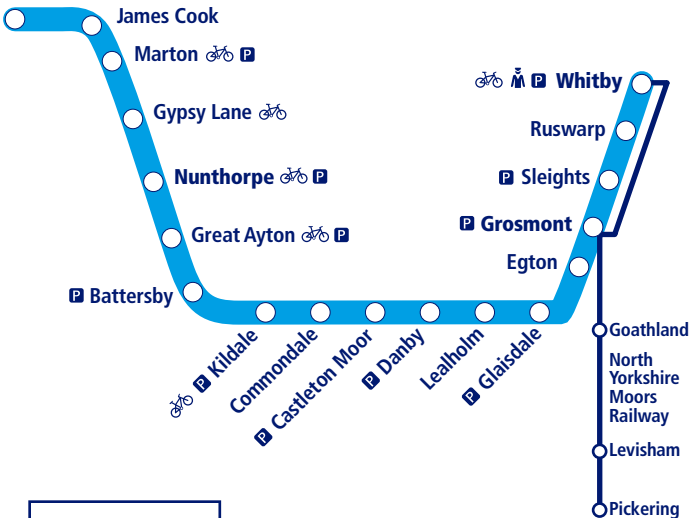

## Middlesbrough to Whitby (Esk Valley Railway)

**Middlesbrough**

-  Parking available
-  Staff in attendance
-  Bicycle store facility
-  Disabled assistance available

This timetable shows all trains between **Middlesbrough** and **Whitby**.