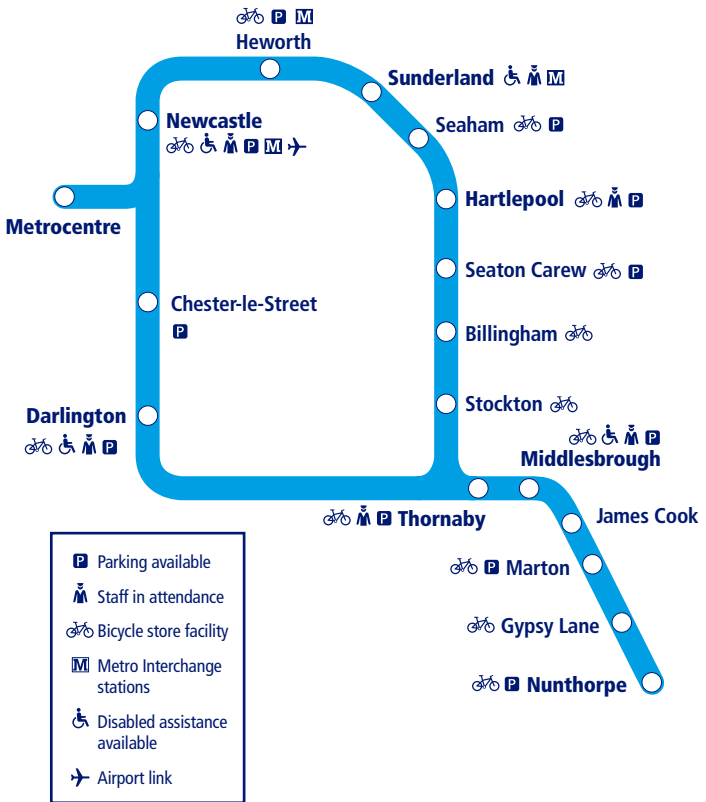

2

Train times

15 December 2019 – 16 May 2020

Nunthorpe and Middlesbrough to Newcastle and Metrocentre

This timetable is a summary of our train services between **Nunthorpe, Middlesbrough, Newcastle and Metrocentre**. Other trains run between **Newcastle and Metrocentre, Newcastle and Darlington**, and Metro trains run between **Newcastle and Sunderland**.

Services between **Newcastle and Sunderland** are run for NEXUS.

How to read this timetable

Look down the left hand column for your departure station. Read across until you find a suitable departure time. Read down the column to find the arrival time at your destination. Through services are shown in bold type (this means you won't have to change trains). Connecting services are shown in light type. If you travel on a connecting service, change at the next station shown in bold or if you arrive on a connecting service, change at the last station shown in bold, unless a footnote advises otherwise.

Notes

A To London Kings Cross.

B To Carlisle.

E From Saltburn.

F From Whitby.

G From London Kings Cross.

H To Hexham.

SO Saturdays only.

Notes

C To Carlisle.

E To Edinburgh.

L From Liverpool Lime Street.

M From Manchester Airport.

Y From York.

MO Mondays only.

SO Saturdays only.