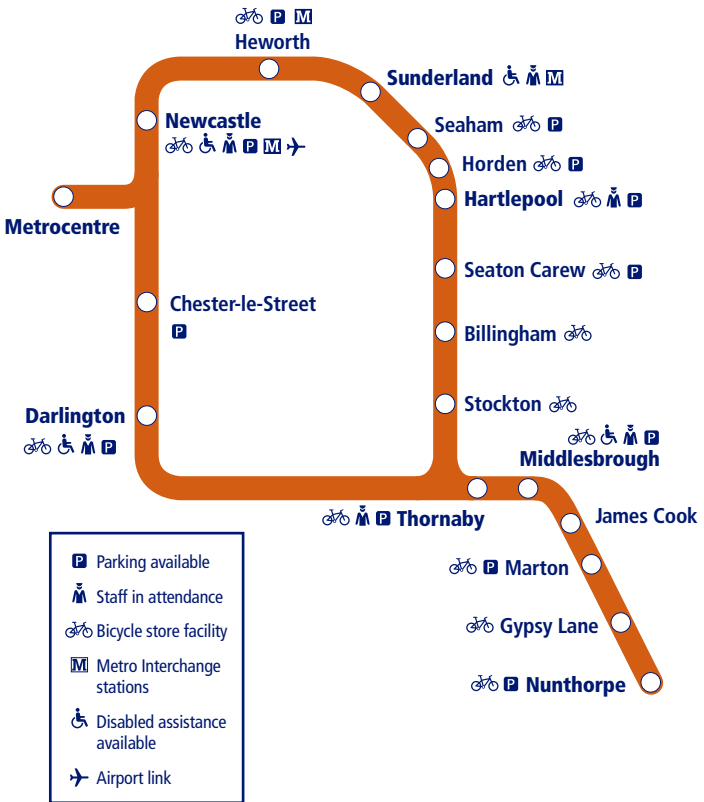

2

Train times

14 September 2020 to
12 December 2020

Nunthorpe and Middlesbrough to Newcastle and Metrocentre

This timetable is a summary of our train services between **Nunthorpe, Middlesbrough, Newcastle and Metrocentre**. Other trains run between **Newcastle and Metrocentre, Newcastle and Darlington**, and Metro trains run between **Newcastle and Sunderland**.

Services between **Newcastle and Sunderland** are run for NEXUS.

How to read this timetable

Look down the left hand column for your departure station. Read across until you find a suitable departure time. Read down the column to find the arrival time at your destination. Through services are shown in bold type (this means you won't have to change trains). Connecting services are shown in light type. If you travel on a connecting service, change at the next station shown in bold or if you arrive on a connecting service, change at the last station shown in bold, unless a footnote advises otherwise.

TrainTracker™

For up to date travel information and live departures direct to your mobile, text your station **name** or **location code** to **8 49 50**.

Customers with disabilities or restricted mobility are encouraged to contact our **Customer Experience Centre** who will book assistance for you.