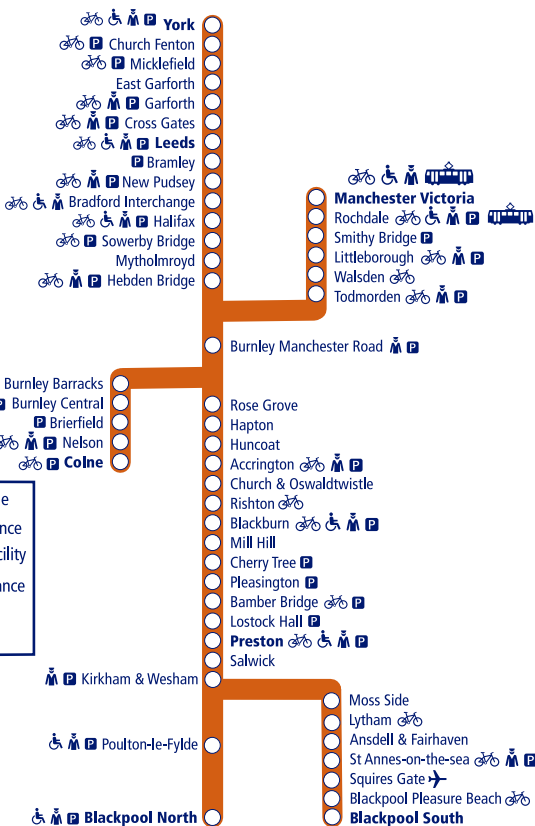

NORTHERN

9

Train times

14 September 2020 to
12 December 2020

York, Leeds and Colne to Preston and Blackpool

- Parking available
- Staff in attendance
- Bicycle store facility
- Disabled assistance available
- Airport link

This timetable shows all our train services between **Colne and Preston/Blackpool**, and between **York/Leeds and Blackpool**. For trains between **Clitheroe, Blackburn and Manchester Victoria** see Timetable 12. The Northern service between **Blackpool and Preston** is shown in Timetable 13.

How to read this timetable

Look down the left hand column for your departure station. Read across until you find a suitable departure time. Read down the column to find the arrival time at your destination. Through services are shown in bold type (this means you won't have to change trains). Connecting services are shown in light type. If you travel on a connecting service, change at the next station shown in bold or if you arrive on a connecting service, change at the last station shown in bold, unless a footnote advises otherwise.

TrainTracker™

For up to date travel information and live departures direct to your mobile, text your station **name** or **location code** to **8 49 50**.

Customers with disabilities or restricted mobility are encouraged to contact our **Customer Experience Centre** who will book assistance for you.