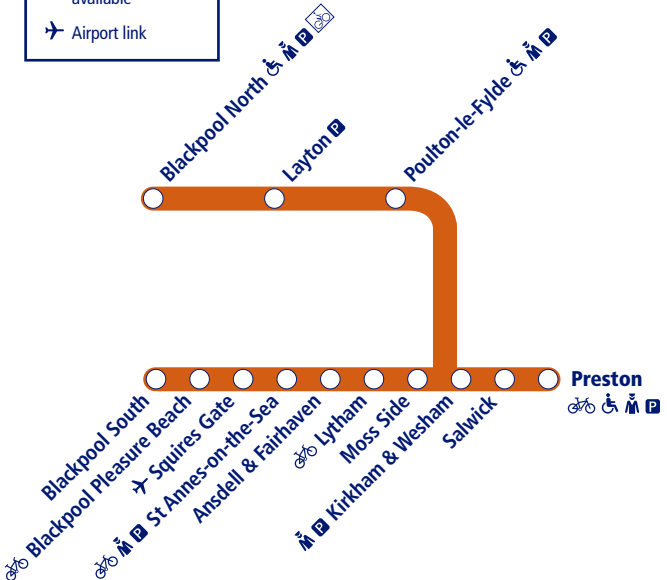

This timetable shows the Northern train service between **Preston and Blackpool**.

How to read this timetable

Look down the left hand column for your departure station. Read across until you find a suitable departure time. Read down the column to find the arrival time at your destination. Through services are shown in bold type (this means you won't have to change trains). Connecting services are shown in light type. If you travel on a connecting service, change at the next station shown in bold or if you arrive on a connecting service, change at the last station shown in bold, unless a footnote advises otherwise.