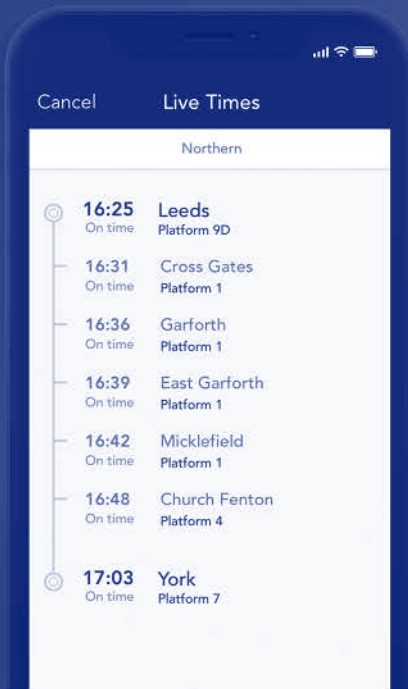

Notes

L To Birmingham New Street or beyond.

M To Manchester Airport.

TP Service operated by TransPennine Express.

XC Service operated by CrossCountry.

Scunthorpe and Adwick to Sheffield

Sundays

			TP		XC			TP	
			M		L			M	
Scunthorpe	d	-	1408	-	-	-	-	1508	-
Althorpe		-	-	-	-	-	-	-	-
Crowle		-	-	-	-	-	-	-	-
Thorne South		-	-	-	-	-	-	-	-
Hatfield & Stainforth		-	-	1440	-	-	-	-	1540
Kirk Sandall		-	-	1445	-	-	-	-	1545
Adwick		-	-	-	-	1455	-	-	-
Bentley (S.Yorks)		-	-	-	-	1459	-	-	-
Doncaster	a	-	1438	1455	-	1508	-	1538	1555
Doncaster	d	1421	1433	1444	-	1500	-	1521	1530
Conisbrough		-	1440	-	-	-	-	1537	-
Mexborough		-	1445	-	-	-	-	1542	-
Swinton (S.Yorks)		-	1448	-	-	-	-	1548	-
Rotherham Central		-	1459	-	-	-	-	1559	-
Meadowhall		1439	1506	1502	-	-	-	1539	1606
Sheffield	a	1448	1514	1509	-	1522	-	1548	1613

Sundays

Scunthorpe	d	-	-	-	-	-	-	-	-	-
Althorpe		-	-	-	-	-	-	-	-	-
Crowle		-	-	-	-	-	-	-	-	-
Thorne South		-	-	-	-	-	-	-	-	-
Hatfield & Stainforth		-	2340	-	-	-	-	-	-	-
Kirk Sandall		-	2345	-	-	-	-	-	-	-
Adwick		2319	-	-	-	-	-	-	-	-
Bentley (S.Yorks)		2323	-	-	-	-	-	-	-	-
Doncaster	a	2331	2355	-	-	-	-	-	-	-
Doncaster	d	-	-	-	-	-	-	-	-	-
Conisbrough		-	-	-	-	-	-	-	-	-
Mexborough		-	-	-	-	-	-	-	-	-
Swinton (S.Yorks)		-	-	-	-	-	-	-	-	-
Rotherham Central		-	-	-	-	-	-	-	-	-
Meadowhall		-	-	-	-	-	-	-	-	-
Sheffield	a	-	-	-	-	-	-	-	-	-

Notes

L To Birmingham New Street or beyond.
M To Manchester Airport.
P To Manchester Piccadilly.
TP Service operated by TransPennine Express.
XC Service operated by CrossCountry.

Free mobile app

Download and
use for free