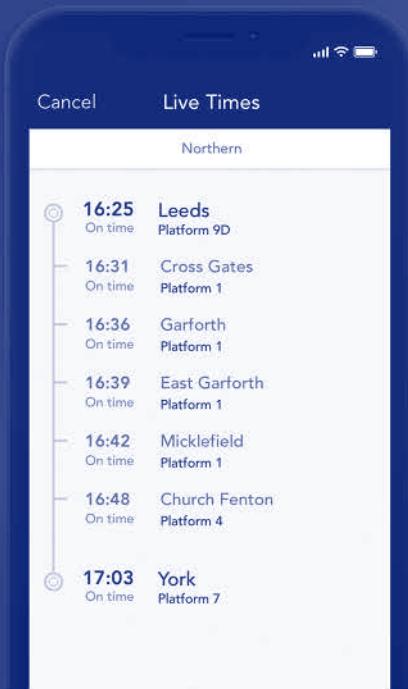

Notes

a Arrival time.

A To Leeds.

E To Newcastle.

G To Cleethorpes.

H To Goole or beyond.

TP Service operated by TransPennine Express.

XC Service operated by CrossCountry.

Free mobile app

Download and
use for free

NO BOOKING FEES

STRAIGHT TO MOBILE TICKETS

REAL-TIME TRAIN TRAVEL UPDATES

Download the Northern app

northernrailway.co.uk/app

Scunthorpe and Adwick to Sheffield