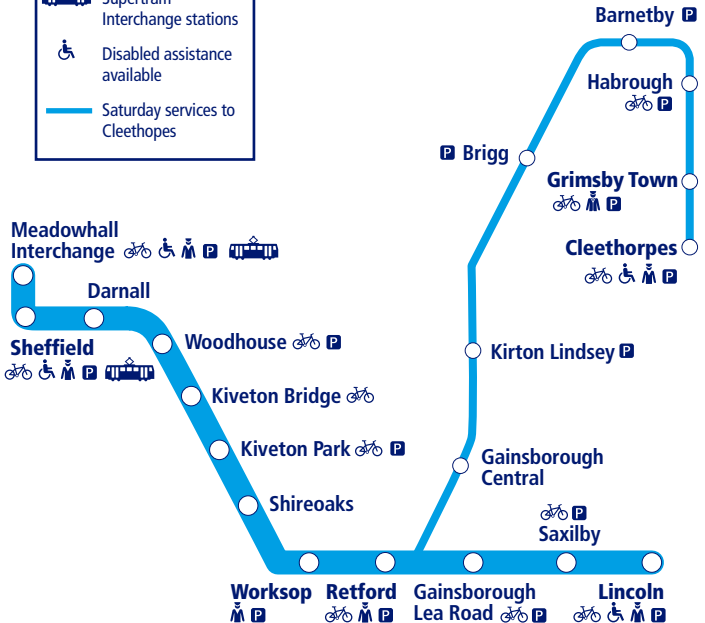

## Sheffield to Gainsborough to Lincoln/Cleethorpes

-  Parking available
-  Staff in attendance
-  Bicycle store facility
-  Supertram  
Interchange stations
-  Disabled assistance available
-  Saturday services to Cleethorpes