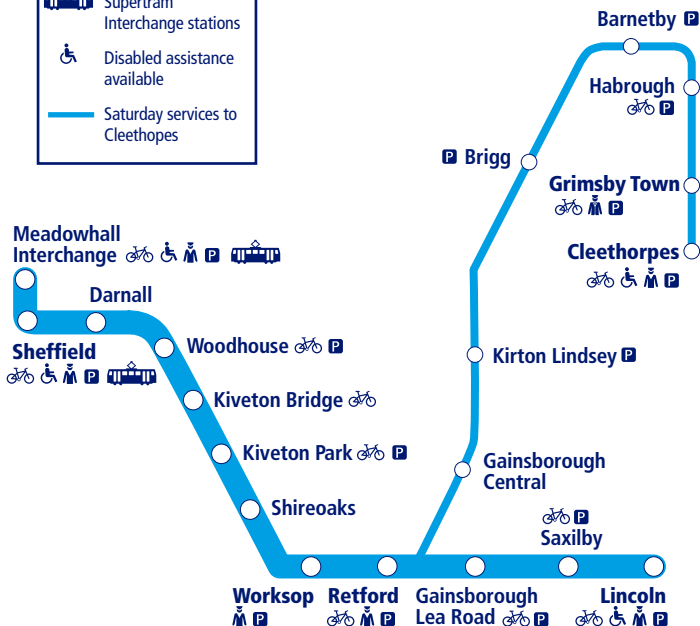

## Sheffield to Gainsborough to Lincoln/Cleethorpes

- Parking available
- Staff in attendance
- Bicycle store facility
- Supertram Interchange stations
- Disabled assistance available
- Saturday services to Cleethorpes