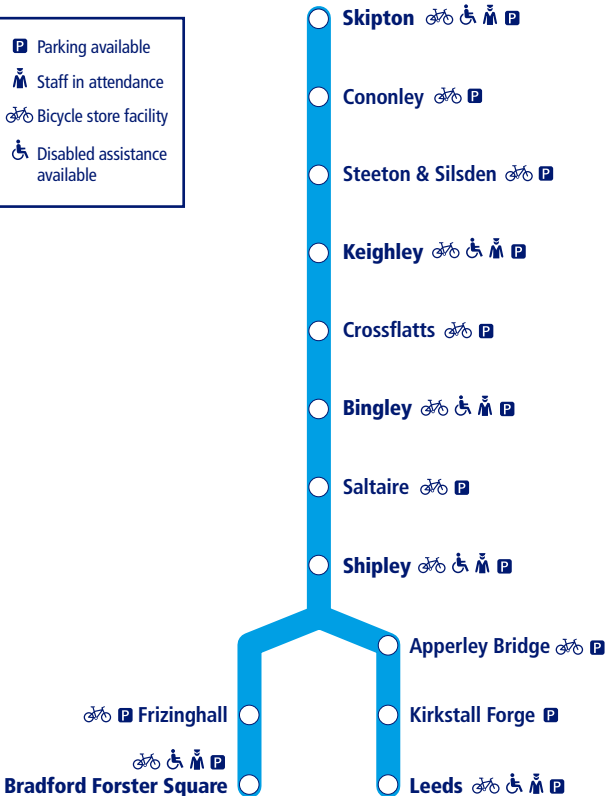

40

Train times

17 February 2020 –
16 May 2020

Skipton to Leeds and Bradford Forster Square (Airedale Line)

-  Parking available
-  Staff in attendance
-  Bicycle store facility
-  Disabled assistance available

This timetable shows all train services between **Skipton and Leeds/Bradford Forster Square**.

How to read this timetable

Look down the left hand column for your departure station. Read across until you find a suitable departure time. Read down the column to find the arrival time at your destination. Through services are shown in bold type (this means you won't have to change trains). Connecting services are shown in light type. If you travel on a connecting service, change at the next station shown in bold or if you arrive on a connecting service, change at the last station shown in bold, unless a footnote advises otherwise.

TrainTracker™

For up to date travel information and live departures direct to your mobile, text your station **name** or **location code** to **8 49 50**.

Customers with disabilities or restricted mobility are encouraged to contact our **Customer Experience Centre** who will book assistance for you.