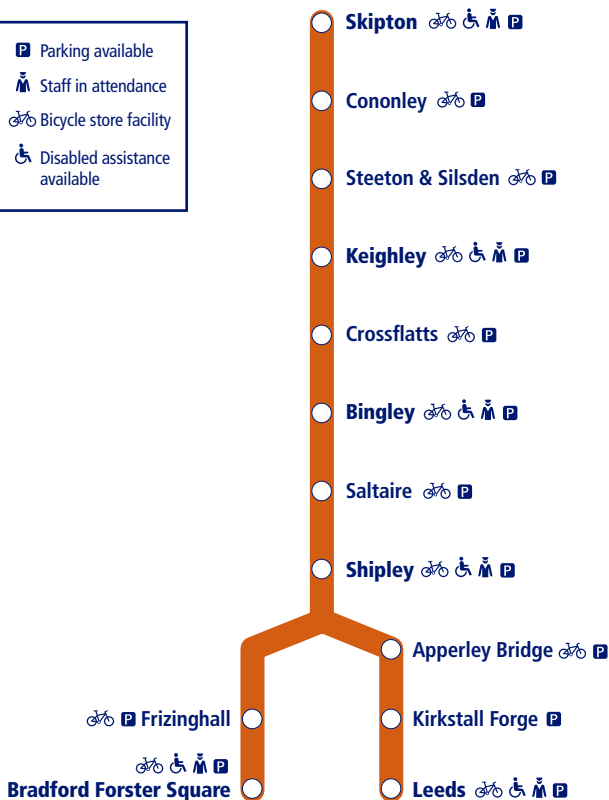

40

Train times

14 September 2020 to
12 December 2020

Skipton to Leeds and Bradford Forster Square (Airedale Line)

-  Parking available
-  Staff in attendance
-  Bicycle store facility
-  Disabled assistance available

This timetable shows all Northern train services between **Skipton and Leeds/Bradford Forster Square**.

How to read this timetable

Look down the left hand column for your departure station. Read across until you find a suitable departure time. Read down the column to find the arrival time at your destination. Through services are shown in bold type (this means you won't have to change trains). Connecting services are shown in light type. If you travel on a connecting service, change at the next station shown in bold or if you arrive on a connecting service, change at the last station shown in bold, unless a footnote advises otherwise.