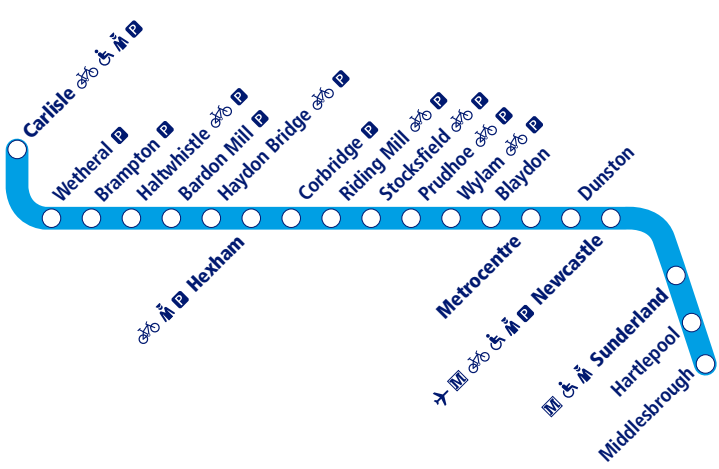

4

Train times

15 December 2019 – 16 May 2020

Sunderland and Newcastle to Hexham and Carlisle

-  Parking available
-  Staff in attendance
-  Bicycle store facility
-  Metro Interchange stations
-  Disabled assistance available
-  Airport link

This timetable shows all train services between **Newcastle, Hexham** and **Carlisle**.

How to read this timetable

Look down the left hand column for your departure station. Read across until you find a suitable departure time. Read down the column to find the arrival time at your destination. Through services are shown in bold type (this means you won't have to change trains). Connecting services are shown in light type. If you travel on a connecting service, change at the next station shown in bold or if you arrive on a connecting service, change at the last station shown in bold, unless a footnote advises otherwise.