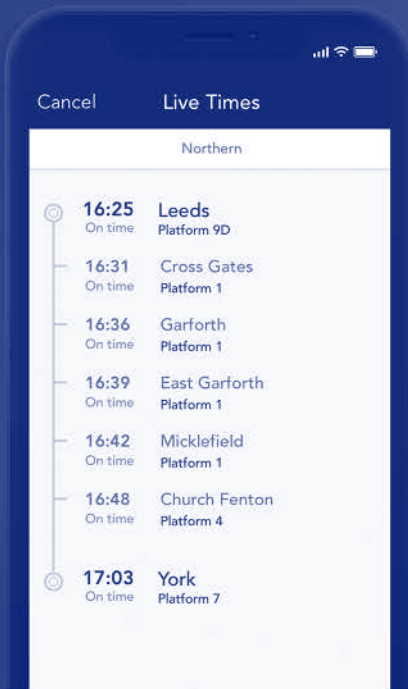

This timetable shows all train services between **Newcastle, Hexham** and **Carlisle**.

How to read this timetable

Look down the left hand column for your departure station. Read across until you find a suitable departure time. Read down the column to find the arrival time at your destination. Through services are shown in bold type (this means you won't have to change trains). Connecting services are shown in light type. If you travel on a connecting service, change at the next station shown in bold or if you arrive on a connecting service, change at the last station shown in bold, unless a footnote advises otherwise.

For up to date travel information and live departures direct to your mobile, text your station **name** or **location code** to **8 49 50**.

Customers with disabilities or restricted mobility are encouraged to contact our **Customer Experience Centre** who will book assistance for you.

Visit: **northernrailway.co.uk/improvements** or call National Rail Enquiries: **03457 48 49 50** to check before you travel.

Delay Repay

You can claim Delay Repay if one of our trains is late or cancelled and as a result you get to your destination station later than scheduled, whether it is our fault or not.

Free mobile app

Download and
use for free

NO BOOKING FEES

STRAIGHT TO MOBILE TICKETS

REAL-TIME TRAIN TRAVEL UPDATES

Download the Northern app

northernrailway.co.uk/app

Sunderland - Newcastle - Hexham - Carlisle