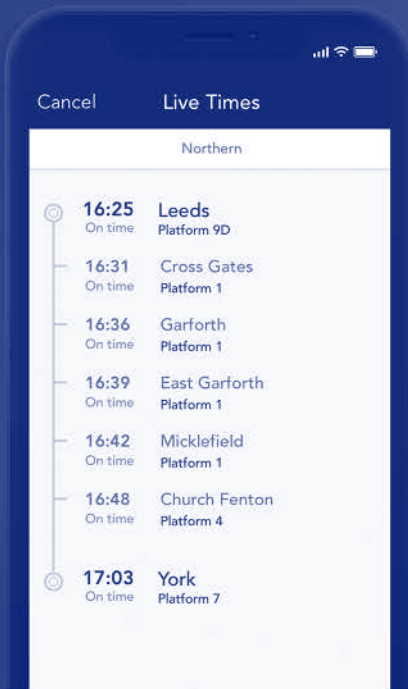

How to read this timetable

Look down the left hand column for your departure station. Read across until you find a suitable departure time. Read down the column to find the arrival time at your destination. Through services are shown in bold type (this means you won't have to change trains). Connecting services are shown in light type. If you travel on a connecting service, change at the next station shown in bold or if you arrive on a connecting service, change at the last station shown in bold, unless a footnote advises otherwise.

TrainTracker™

For up to date travel information and live departures direct to your mobile, text your station **name** or **location code** to **8 49 50**.

Customers with disabilities or restricted mobility are encouraged to contact our **Customer Experience Centre** who will book assistance for you.

Visit: **northernrailway.co.uk/improvements** or call National Rail Enquiries: **03457 48 49 50** to check before you travel.

Delay Repay

You can claim Delay Repay if one of our trains is late or cancelled and as a result you get to your destination station later than scheduled, whether it is our fault or not.

Free mobile app

Download and
use for free

NO BOOKING FEES

STRAIGHT TO MOBILE TICKETS

REAL-TIME TRAIN TRAVEL UPDATES

Download the Northern app

northernrailway.co.uk/app

York and Hull to Leeds and Halifax