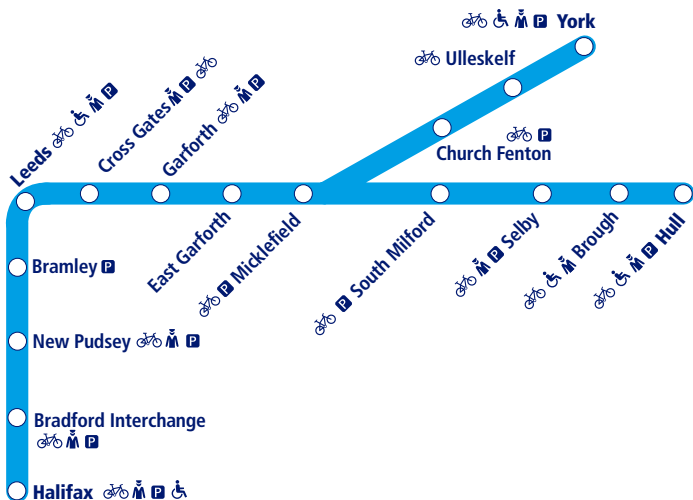

35

Train times

15 December 2019 – 16 May 2020

Halifax to Hull and Leeds to York

-  Parking available
-  Staff in attendance
-  Bicycle store facility
-  Disabled assistance available

This timetable shows a summary of local stopping services between **Halifax and Hull** and stopping services between **York, Selby and Leeds**.

How to read this timetable

Look down the left hand column for your departure station. Read across until you find a suitable departure time. Read down the column to find the arrival time at your destination. Through services are shown in bold type (this means you won't have to change trains). Connecting services are shown in light type. If you travel on a connecting service, change at the next station shown in bold or if you arrive on a connecting service, change at the last station shown in bold, unless a footnote advises otherwise.