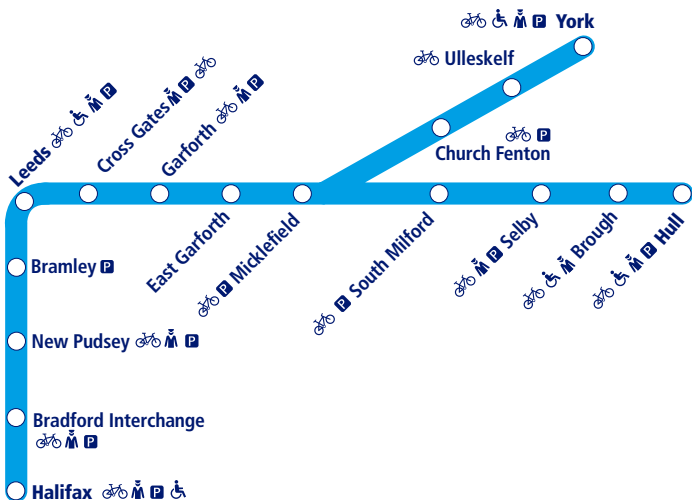

# Train times

13 December 2020 –  
15 May 2021

## Halifax to Hull and Leeds to York

- Parking available
- Staff in attendance
- Bicycle store facility
- Disabled assistance available

This timetable shows a summary of local stopping services between **Halifax and Hull** and stopping services between **York, Selby and Leeds**.