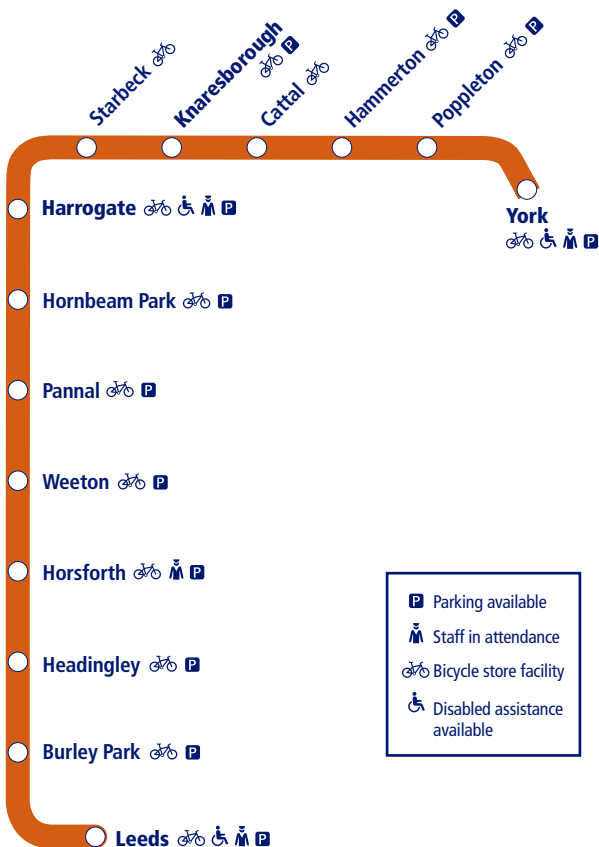

29

Train times

14 September 2020 to
12 December 2020

York to Harrogate and Leeds (Harrogate Line)

This timetable shows the Northern train service between **Leeds and Knaresborough** and between **Leeds and York via Harrogate**. Other trains also run between **Leeds and York** via other routes.

How to read this timetable

Look down the left hand column for your departure station. Read across until you find a suitable departure time. Read down the column to find the arrival time at your destination. Through services are shown in bold type (this means you won't have to change trains). Connecting services are shown in light type. If you travel on a connecting service, change at the next station shown in bold or if you arrive on a connecting service, change at the last station shown in bold, unless a footnote advises otherwise.

Minimum connection times

All stations have a minimum connection time of 5 minutes unless stated. Leeds 10 minutes and York 8 minutes.

Community Rail Partnerships and community groups

We support a number of active community rail partnerships (CRPs) across our network. CRPs bring together local communities and the rail industry to deliver benefits to both, and encourage use of the lines they represent.

TrainTracker™

For up to date travel information and live departures direct to your mobile, text your station **name** or **location code** to **8 49 50**.

Customers with disabilities or restricted mobility are encouraged to contact our **Customer Experience Centre** who will book assistance for you.