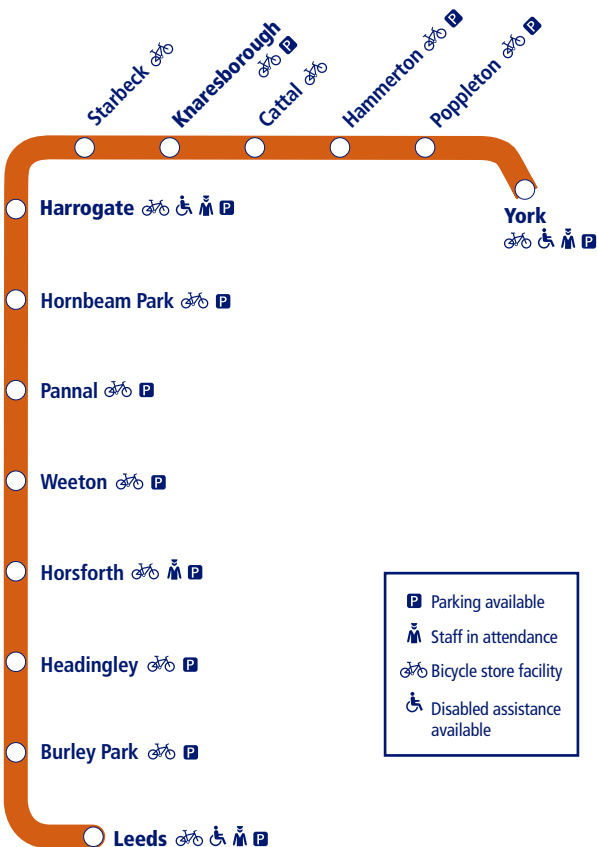

NORTHERN

29

Train times

14 September 2020 to
12 December 2020

York to Harrogate and Leeds (Harrogate Line)

- Parking available
- Staff in attendance
- Bicycle store facility
- Disabled assistance available

This timetable shows the Northern train service between **Leeds and Knaresborough** and between **Leeds and York via Harrogate**. Other trains also run between **Leeds and York** via other routes.

How to read this timetable

Look down the left hand column for your departure station. Read across until you find a suitable departure time. Read down the column to find the arrival time at your destination. Through services are shown in bold type (this means you won't have to change trains). Connecting services are shown in light type. If you travel on a connecting service, change at the next station shown in bold or if you arrive on a connecting service, change at the last station shown in bold, unless a footnote advises otherwise.

Minimum connection times

All stations have a minimum connection time of 5 minutes unless stated. Leeds 10 minutes and York 8 minutes.

Community Rail Partnerships and community groups

We support a number of active community rail partnerships (CRPs) across our network. CRPs bring together local communities and the rail industry to deliver benefits to both, and encourage use of the lines they represent.