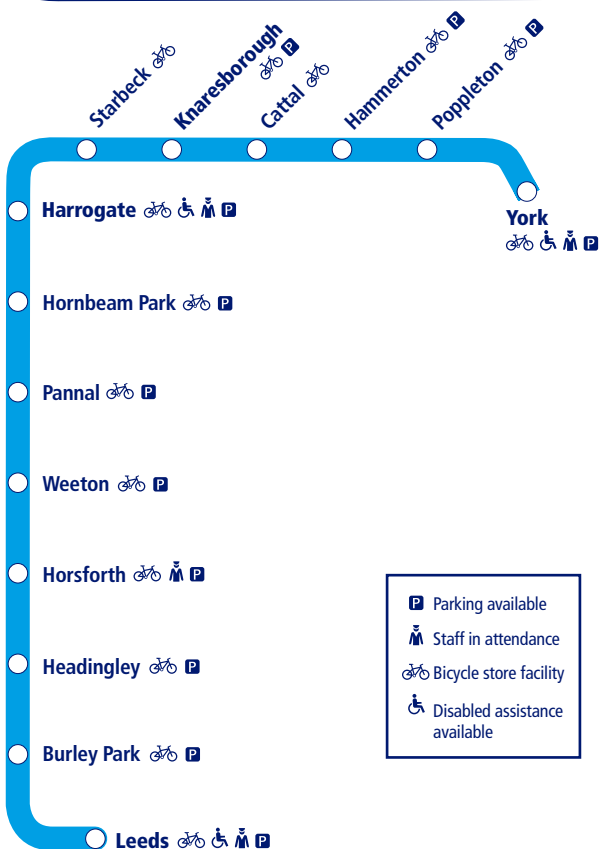

29

Train times

15 December 2019 –
16 February 2020

York to Harrogate and Leeds (Harrogate Line)

This timetable shows the complete train service between **Leeds and Knaresborough** and between **Leeds and York via Harrogate**. Other trains also run between **Leeds and York** via other routes.

How to read this timetable

Look down the left hand column for your departure station. Read across until you find a suitable departure time. Read down the column to find the arrival time at your destination. Through services are shown in bold type (this means you won't have to change trains). Connecting services are shown in light type. If you travel on a connecting service, change at the next station shown in bold or if you arrive on a connecting service, change at the last station shown in bold, unless a footnote advises otherwise.

Minimum connection times

All stations have a minimum connection time of 5 minutes unless stated. Leeds 10 minutes and York 8 minutes.

Community Rail Partnerships and community groups

We support a number of active community rail partnerships (CRPs) across our network. CRPs bring together local communities and the rail industry to deliver benefits to both, and encourage use of the lines they represent.

TrainTracker™

For up to date travel information and live departures direct to your mobile, text your station **name** or **location code** to **8 49 50**.

Customers with disabilities or restricted mobility are encouraged to contact our **Customer Experience Centre** who will book assistance for you.