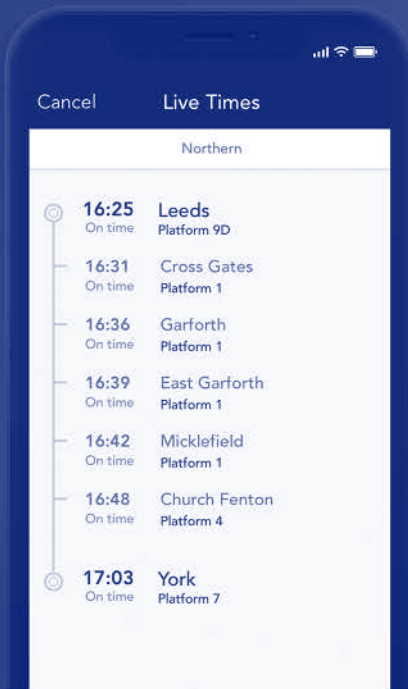

How to read this timetable

Look down the left hand column for your departure station. Read across until you find a suitable departure time. Read down the column to find the arrival time at your destination. Through services are shown in bold type (this means you won't have to change trains). Connecting services are shown in light type. If you travel on a connecting service, change at the next station shown in bold or if you arrive on a connecting service, change at the last station shown in bold, unless a footnote advises otherwise.

TrainTracker™

For up to date travel information and live departures direct to your mobile, text your station **name** or **location code** to **8 49 50**.

Customers with disabilities or restricted mobility are encouraged to contact our **Customer Experience Centre** who will book assistance for you.

Visit: **northernrailway.co.uk/improvements** or call National Rail Enquiries: **03457 48 49 50** to check before you travel.

Delay Repay

You can claim Delay Repay if one of our trains is late or cancelled and as a result you get to your destination station later than scheduled, whether it is our fault or not.

Free mobile app

Download and
use for free

NO BOOKING FEES

STRAIGHT TO MOBILE TICKETS

REAL-TIME TRAIN TRAVEL UPDATES

Download the Northern app

northernrailway.co.uk/app

Hull - Selby - York