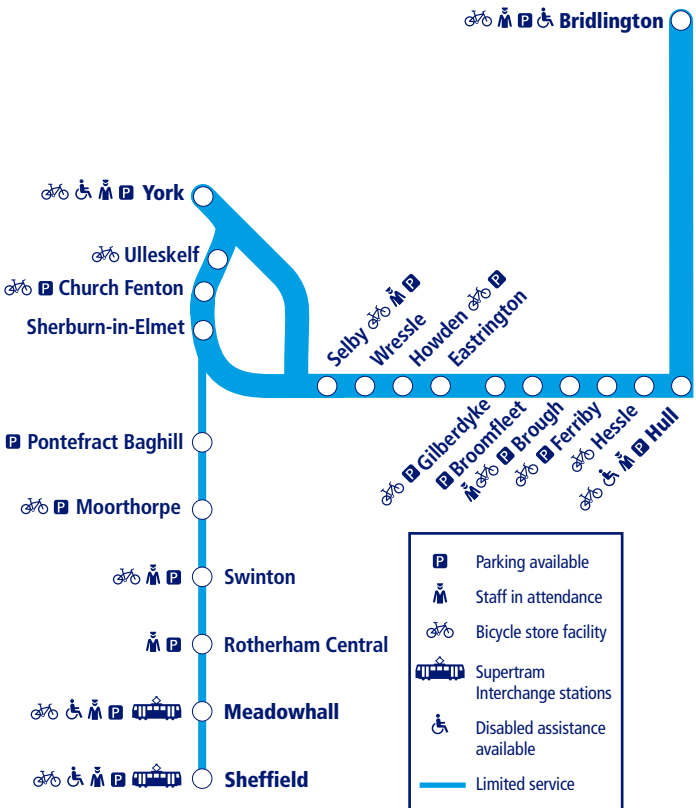

34

Train times

15 December 2019 – 16 May 2020

York to Selby and Hull and York to Sheffield via Pontefract Baghill

This timetable shows a summary of train services between **York and Hull**. Other trains also run between **Selby and Hull**. The local train service between **York and Sheffield via Pontefract** is shown in a separate table within this leaflet. Other trains also run between **York and Sheffield, via Leeds or Doncaster**.

How to read this timetable

Look down the left hand column for your departure station. Read across until you find a suitable departure time. Read down the column to find the arrival time at your destination. Through services are shown in bold type (this means you won't have to change trains). Connecting services are shown in light type. If you travel on a connecting service, change at the next station shown in bold or if you arrive on a connecting service, change at the last station shown in bold, unless a footnote advises otherwise.

Minimum connection times

All stations have a minimum connection time of 5 minutes unless stated. Sheffield 7 minutes and York 8 minutes.

Community Rail Partnerships and community groups

We support a number of active community rail partnerships (CRPs) across our network. CRPs bring together local communities and the rail industry to deliver benefits to both, and encourage use of the lines they represent.

TrainTracker™

For up to date travel information and live departures direct to your mobile, text your station **name** or **location code** to **8 49 50**.

Customers with disabilities or restricted mobility are encouraged to contact our **Customer Experience Centre** who will book assistance for you.