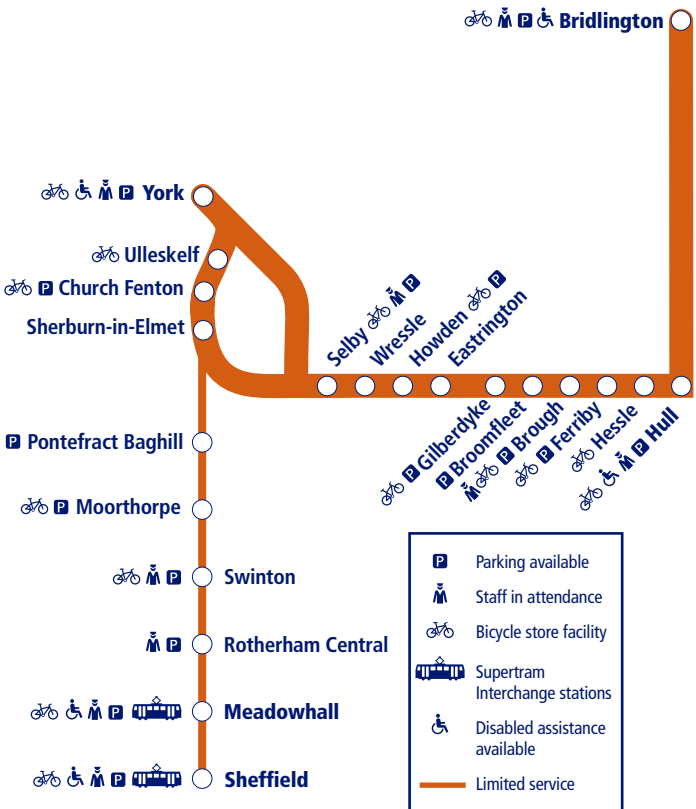

34

Train times

14 September 2020 to
12 December 2020

York to Selby and Hull and York to Sheffield via Pontefract Baghill

This timetable shows a summary of Northern services between **York** and **Hull/Bridlington**. Other trains also run between **Selby and Hull**.

The local train service between **York and Sheffield via Pontefract** is shown in a separate table within this leaflet.

Other trains also run between **York and Sheffield, via Leeds or Doncaster**.

How to read this timetable

Look down the left hand column for your departure station. Read across until you find a suitable departure time. Read down the column to find the arrival time at your destination. Through services are shown in bold type (this means you won't have to change trains). Connecting services are shown in light type. If you travel on a connecting service, change at the next station shown in bold or if you arrive on a connecting service, change at the last station shown in bold, unless a footnote advises otherwise.

TrainTracker™

For up to date travel information and live departures direct to your mobile, text your station **name** or **location code** to **8 49 50**.

Customers with disabilities or restricted mobility are encouraged to contact our **Customer Experience Centre** who will book assistance for you.