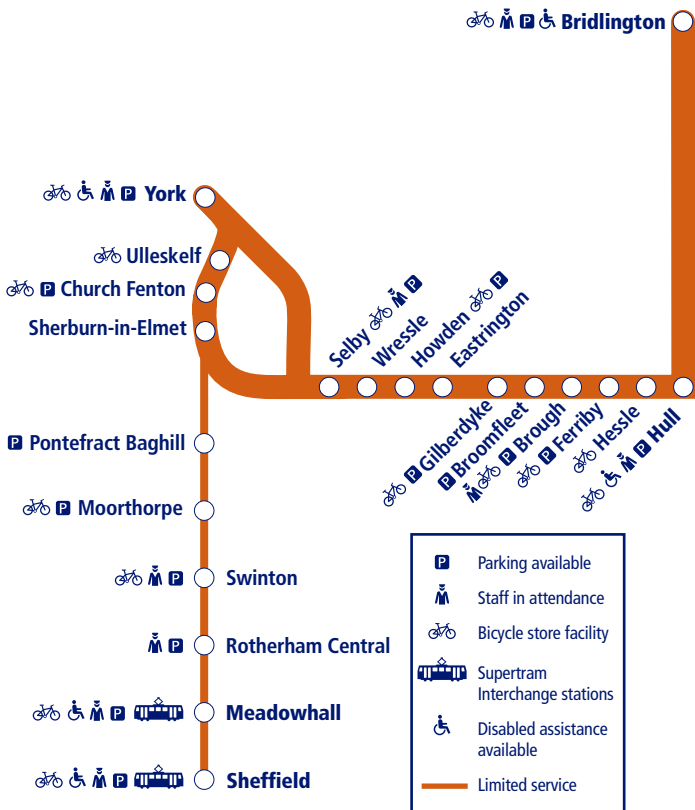

NORTHERN

34

Train times

14 September 2020 to
12 December 2020

York to Selby and Hull and York to Sheffield via Pontefract Baghill

This timetable shows a summary of Northern services between **York** and **Hull/Bridlington**. Other trains also run between **Selby and Hull**.

The local train service between **York and Sheffield via Pontefract** is shown in a separate table within this leaflet.

Other trains also run between **York and Sheffield, via Leeds or Doncaster**.

How to read this timetable

Look down the left hand column for your departure station. Read across until you find a suitable departure time. Read down the column to find the arrival time at your destination. Through services are shown in bold type (this means you won't have to change trains). Connecting services are shown in light type. If you travel on a connecting service, change at the next station shown in bold or if you arrive on a connecting service, change at the last station shown in bold, unless a footnote advises otherwise.

TrainTracker™

For up to date travel information and live departures direct to your mobile, text your station **name** or **location code** to **8 49 50**.

Customers with disabilities or restricted mobility are encouraged to contact our **Customer Experience Centre** who will book assistance for you.