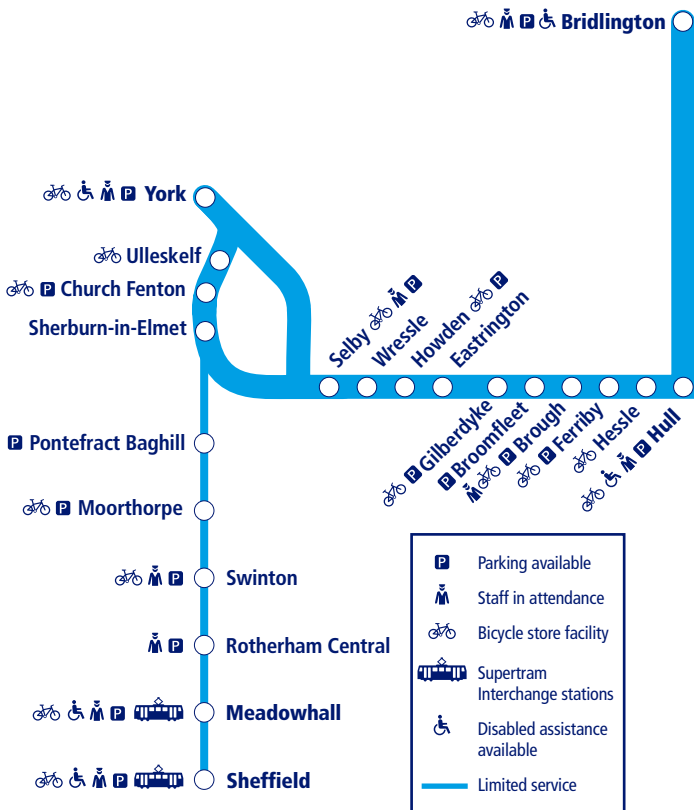

NORTHERN

34

Train times

13 December 2020 –
15 May 2021

York to Selby and Hull and York to Sheffield via Pontefract Baghill

This timetable shows a summary of Northern services between **York** and **Hull/Bridlington**. Other trains also run between **Selby and Hull**.

The local train service between **York and Sheffield via Pontefract** is shown in a separate table within this leaflet.

Other trains also run between **York and Sheffield, via Leeds or Doncaster**.

How to read this timetable

Look down the left hand column for your departure station. Read across until you find a suitable departure time. Read down the column to find the arrival time at your destination. Through services are shown in bold type (this means you won't have to change trains). Connecting services are shown in light type. If you travel on a connecting service, change at the next station shown in bold or if you arrive on a connecting service, change at the last station shown in bold, unless a footnote advises otherwise.

Minimum connection times

All stations have a minimum connection time of 5 minutes unless stated. Sheffield 7 minutes and York 8 minutes.

Community Rail Partnerships and community groups

We support a number of active community rail partnerships (CRPs) across our network. CRPs bring together local communities and the rail industry to deliver benefits to both, and encourage use of the lines they represent.