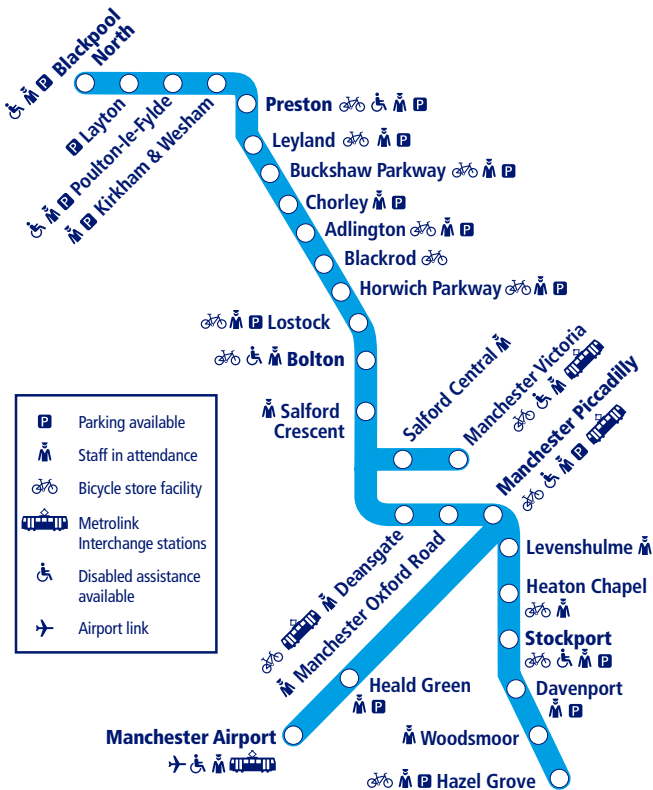

NORTHERN

27

Train times

13 December 2020 –
15 May 2021

Blackpool North to Manchester Victoria/Manchester Airport. Preston to Hazel Grove.

This timetable shows all Northern services between **Blackpool North and Manchester**, including through services to **Manchester Airport**.

How to read this timetable

Look down the left hand column for your departure station. Read across until you find a suitable departure time. Read down the column to find the arrival time at your destination. Through services are shown in bold type (this means you won't have to change trains). Connecting services are shown in light type. If you travel on a connecting service, change at the next station shown in bold or if you arrive on a connecting service, change at the last station shown in bold, unless a footnote advises otherwise.

TrainTracker™

For up to date travel information and live departures direct to your mobile, text your station **name** or **location code** to **8 49 50**.

Customers with disabilities or restricted mobility are encouraged to contact our **Customer Experience Centre** who will book assistance for you.