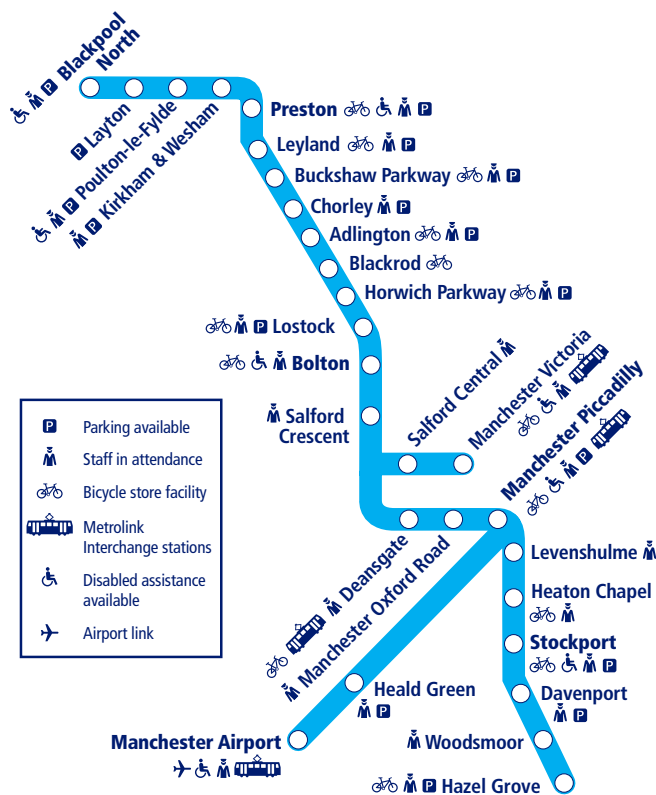

Train times

27

12 December 2021 –
14 May 2022

Blackpool North to Manchester Victoria/Manchester Airport. Preston to Hazel Grove.

This timetable shows all Northern services between **Blackpool North and Manchester**, including through services to **Manchester Airport**.

How to read this timetable

Look down the left hand column for your departure station. Read across until you find a suitable departure time. Read down the column to find the arrival time at your destination. Through services are shown in bold type (this means you won't have to change trains). Connecting services are shown in light type. If you travel on a connecting service, change at the next station shown in bold or if you arrive on a connecting service, change at the last station shown in bold, unless a footnote advises otherwise.