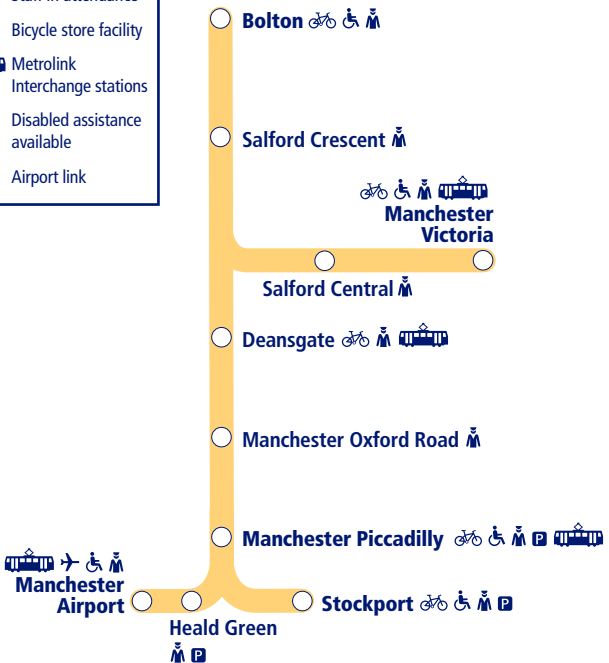

NORTHERN

11

Train times

May 16 2021 –
December 11 2021

Bolton to Manchester and Manchester Airport

- Parking available
- Staff in attendance
- Bicycle store facility
- Metrolink Interchange stations
- Disabled assistance available
- Airport link

This timetable shows the Northern train service between **Bolton and Manchester**. Other trains run between **Manchester and Stockport, and Manchester and Manchester Airport**.

How to read this timetable

Look down the left hand column for your departure station. Read across until you find a suitable departure time. Read down the column to find the arrival time at your destination. Through services are shown in bold type (this means you won't have to change trains). Connecting services are shown in light type. If you travel on a connecting service, change at the next station shown in bold or if you arrive on a connecting service, change at the last station shown in bold, unless a footnote advises otherwise.