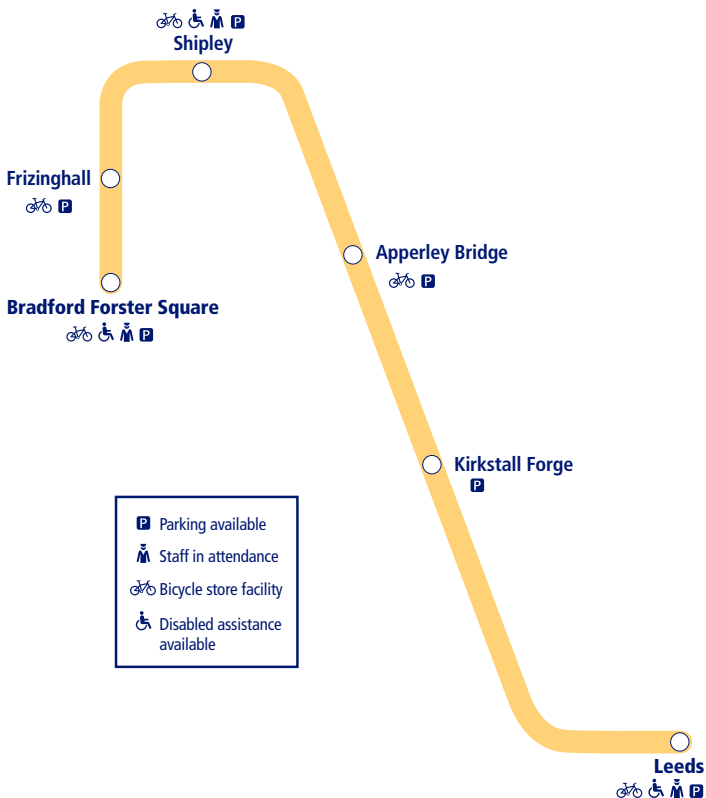

NORTHERN

46

Train times

May 16 2021 –
December 11 2021

Bradford Forster Square to Leeds

This timetable shows all Northern services between **Leeds and Bradford Forster Square**.

How to read this timetable

Look down the left hand column for your departure station. Read across until you find a suitable departure time. Read down the column to find the arrival time at your destination. Through services are shown in bold type (this means you won't have to change trains). Connecting services are shown in light type. If you travel on a connecting service, change at the next station shown in bold or if you arrive on a connecting service, change at the last station shown in bold, unless a footnote advises otherwise.

TrainTracker™

For up to date travel information and live departures direct to your mobile, text your station **name** or **location code** to **8 49 50**.

Customers with disabilities or restricted mobility are encouraged to contact our **Customer Experience Centre** who will book assistance for you.