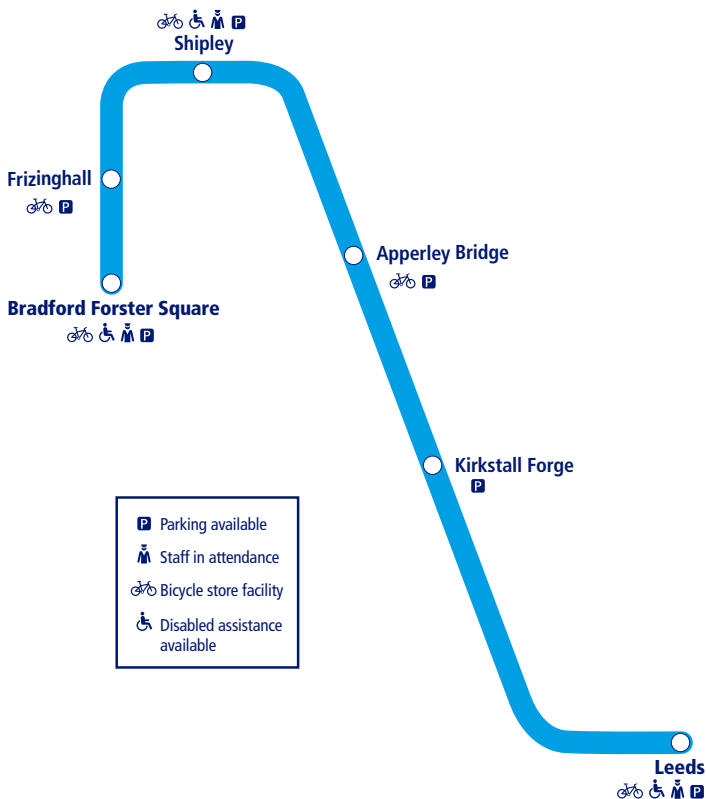

Train times

46

12 December 2021 –
14 May 2022

Bradford Forster Square to Leeds

NORTHERN

Go do your thing

This timetable shows all Northern services between **Leeds and Bradford Forster Square**.

How to read this timetable

Look down the left hand column for your departure station. Read across until you find a suitable departure time. Read down the column to find the arrival time at your destination. Through services are shown in bold type (this means you won't have to change trains). Connecting services are shown in light type. If you travel on a connecting service, change at the next station shown in bold or if you arrive on a connecting service, change at the last station shown in bold, unless a footnote advises otherwise.

TrainTracker™

For up to date travel information and live departures direct to your mobile, text your station **name** or **location code** to **8 49 50**.

Customers with disabilities or restricted mobility are encouraged to contact our **Customer Experience Centre** who will book assistance for you.