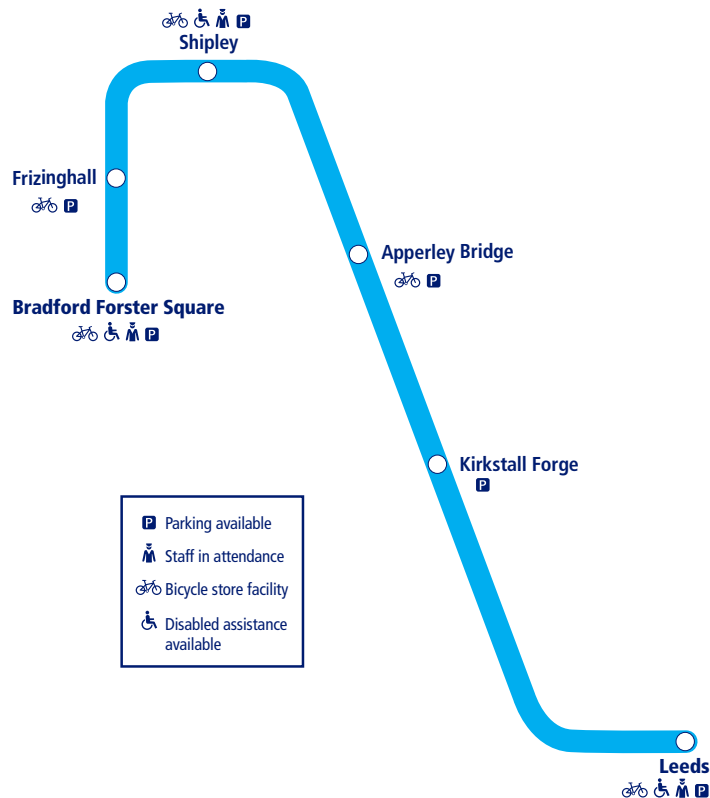

Train times

46

12 December 2021 –
14 May 2022

Bradford Forster Square to Leeds

This timetable shows all Northern services between **Leeds and Bradford Forster Square**.

How to read this timetable

Look down the left hand column for your departure station. Read across until you find a suitable departure time. Read down the column to find the arrival time at your destination. Through services are shown in bold type (this means you won't have to change trains). Connecting services are shown in light type. If you travel on a connecting service, change at the next station shown in bold or if you arrive on a connecting service, change at the last station shown in bold, unless a footnote advises otherwise.

TrainTracker™

For up to date travel information and live departures direct to your mobile, text your station **name** or **location code** to **8 49 50**.

Customers with disabilities or restricted mobility are encouraged to contact our **Customer Experience Centre** who will book assistance for you.