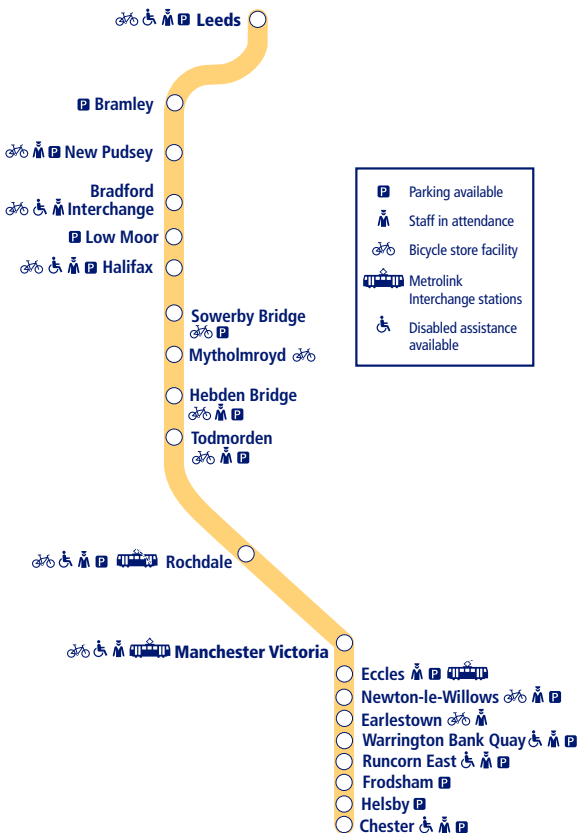

NORTHERN

37

Train times

May 16 2021 –
December 11 2021

Chester to Leeds

This timetable shows the full schedule of our train services between **Chester** and **Leeds**.

How to read this timetable

Look down the left hand column for your departure station. Read across until you find a suitable departure time. Read down the column to find the arrival time at your destination. Through services are shown in bold type (this means you won't have to change trains). Connecting services are shown in light type. If you travel on a connecting service, change at the next station shown in bold or if you arrive on a connecting service, change at the last station shown in bold, unless a footnote advises otherwise.

Minimum connection times

All stations have a minimum connection time of 5 minutes unless stated. Leeds 10 minutes.

Community Rail Partnerships and community groups

We support a number of active community rail partnerships (CRPs) across our network. CRPs bring together local communities and the rail industry to deliver benefits to both, and encourage use of the lines they represent.

TrainTracker™

For up to date travel information and live departures direct to your mobile, text your station **name** or **location code** to **8 49 50**.

Customers with disabilities or restricted mobility are encouraged to contact our **Customer Experience Centre** who will book assistance for you.