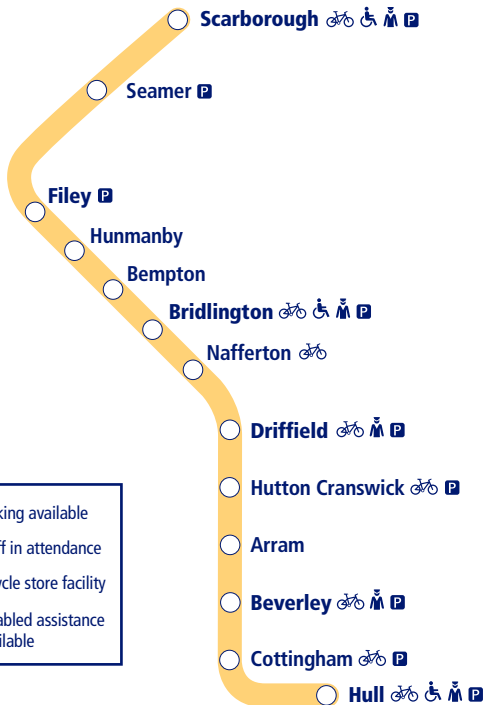

NORTHERN

28

Train times

May 16 2021 –
December 11 2021

Hull to Bridlington and Scarborough

	Parking available
	Staff in attendance
	Bicycle store facility
	Disabled assistance available

This timetable shows the complete train service between **Scarborough and Hull**.

How to read this timetable

Look down the left hand column for your departure station. Read across until you find a suitable departure time. Read down the column to find the arrival time at your destination. Through services are shown in bold type (this means you won't have to change trains). Connecting services are shown in light type. If you travel on a connecting service, change at the next station shown in bold or if you arrive on a connecting service, change at the last station shown in bold, unless a footnote advises otherwise.