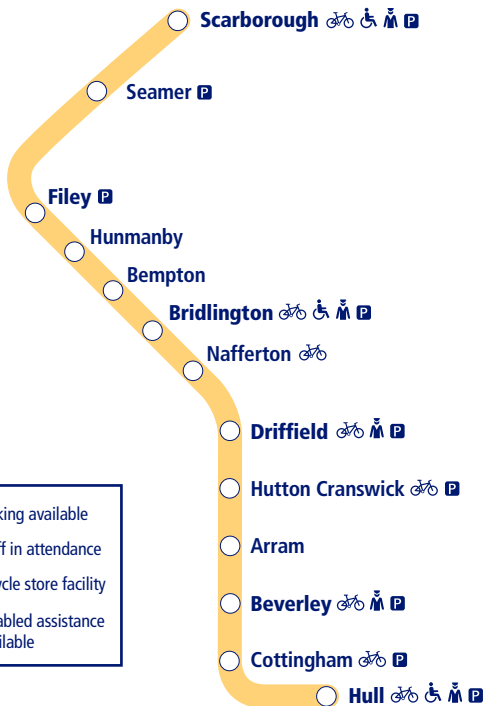

## Hull to Bridlington and Scarborough

	Parking available
	Staff in attendance
	Bicycle store facility
	Disabled assistance available

This timetable shows the complete train service between **Scarborough and Hull**.