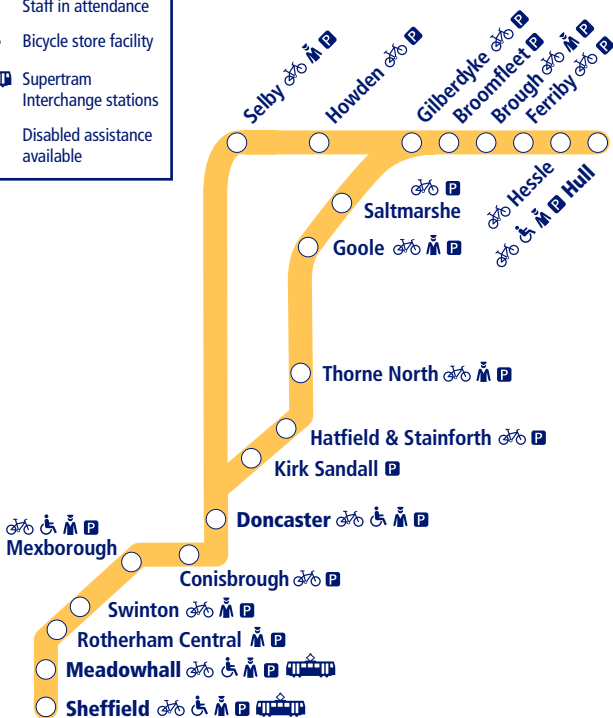

# Train times

May 16 2021 –  
December 11 2021

## Hull to Doncaster and Sheffield

- Parking available
- Staff in attendance
- Bicycle store facility
- Supertram Interchange stations
- Disabled assistance available

This timetable shows a summary of Northern train services between **Hull and Doncaster/Sheffield**. Other trains also run between **Goole and Doncaster**, **Doncaster and Sheffield**, and Meadowhall and Sheffield. Other services are available between **Hull and Gilberdyke**.

## How to read this timetable

Look down the left hand column for your departure station. Read across until you find a suitable departure time. Read down the column to find the arrival time at your destination. Through services are shown in bold type (this means you won't have to change trains). Connecting services are shown in light type. If you travel on a connecting service, change at the next station shown in bold or if you arrive on a connecting service, change at the last station shown in bold, unless a footnote advises otherwise.