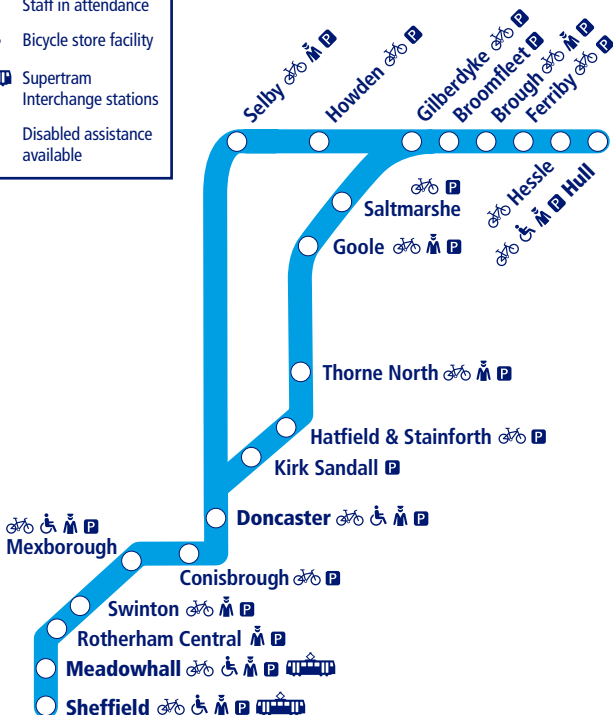

Train times

12 December 2021 –
14 May 2022

30

Hull to Doncaster and Sheffield

-  Parking available
-  Staff in attendance
-  Bicycle store facility
-  Supertram
Interchange stations
-  Disabled assistance
available

NORTHERN

Go do your thing

This timetable shows a summary of Northern train services between **Hull and Doncaster/Sheffield**. Other trains also run between **Goole and Doncaster**, **Doncaster and Sheffield**, and Meadowhall and Sheffield. Other services are available between **Hull and Gilberdyke**.

How to read this timetable

Look down the left hand column for your departure station. Read across until you find a suitable departure time. Read down the column to find the arrival time at your destination. Through services are shown in bold type (this means you won't have to change trains). Connecting services are shown in light type. If you travel on a connecting service, change at the next station shown in bold or if you arrive on a connecting service, change at the last station shown in bold, unless a footnote advises otherwise.

TrainTracker™

For up to date travel information and live departures direct to your mobile, text your station **name** or **location code** to **8 49 50**.

Customers with disabilities or restricted mobility are encouraged to contact our **Customer Experience Centre** who will book assistance for you.