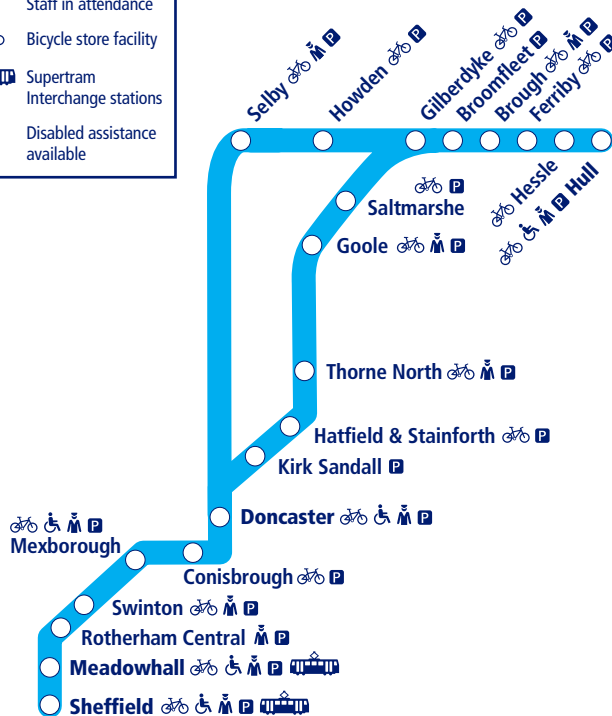

Train times

30

12 December 2021 –
14 May 2022

Hull to Doncaster and Sheffield

- Parking available
- Staff in attendance
- Bicycle store facility
- Supertram Interchange stations
- Disabled assistance available

This timetable shows a summary of Northern train services between **Hull and Doncaster/Sheffield**. Other trains also run between **Goole and Doncaster**, **Doncaster and Sheffield**, and Meadowhall and Sheffield. Other services are available between **Hull and Gilberdyke**.

How to read this timetable

Look down the left hand column for your departure station. Read across until you find a suitable departure time. Read down the column to find the arrival time at your destination. Through services are shown in bold type (this means you won't have to change trains). Connecting services are shown in light type. If you travel on a connecting service, change at the next station shown in bold or if you arrive on a connecting service, change at the last station shown in bold, unless a footnote advises otherwise.

TrainTracker™

For up to date travel information and live departures direct to your mobile, text your station **name** or **location code** to **8 49 50**.

Customers with disabilities or restricted mobility are encouraged to contact our **Customer Experience Centre** who will book assistance for you.