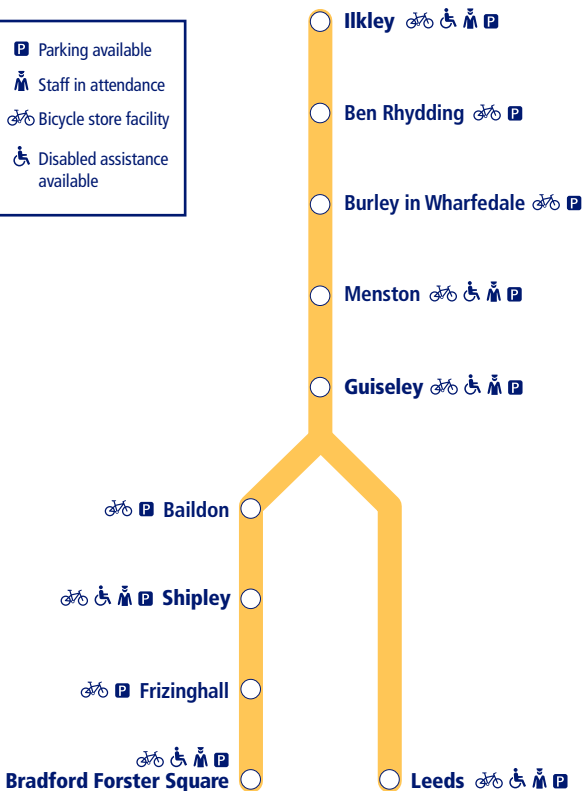

## Ilkley to Leeds and Bradford Forster Square (Wharfedale Line)

- Parking available
- Staff in attendance
- Bicycle store facility
- Disabled assistance available

This timetable shows all train services between **Ilkley and Leeds/Bradford Forster Square**.