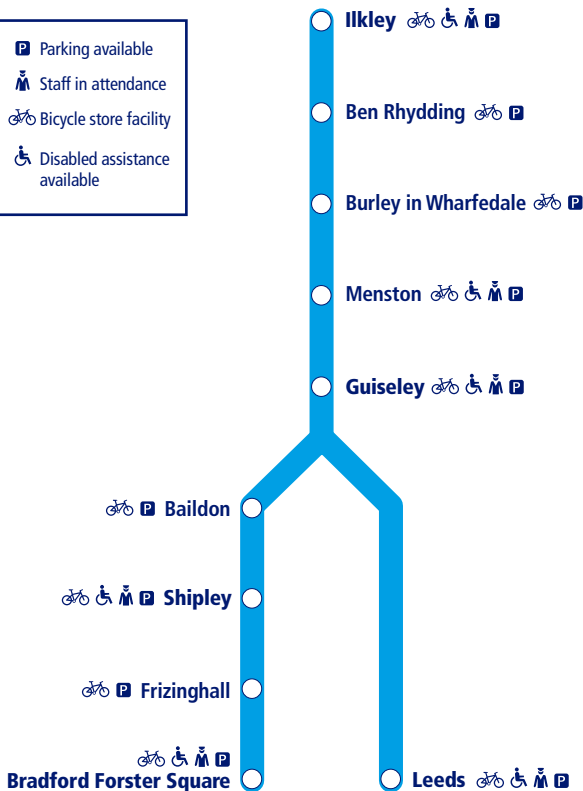

## Ilkley to Leeds and Bradford Forster Square (Wharfedale Line)

 Parking available

 Staff in attendance

 Bicycle store facility

 Disabled assistance available

NORTHERN

Go do your thing

This timetable shows all train services between **Ilkley and Leeds/Bradford Forster Square**.

## How to read this timetable

Look down the left hand column for your departure station. Read across until you find a suitable departure time. Read down the column to find the arrival time at your destination. Through services are shown in bold type (this means you won't have to change trains). Connecting services are shown in light type. If you travel on a connecting service, change at the next station shown in bold or if you arrive on a connecting service, change at the last station shown in bold, unless a footnote advises otherwise.