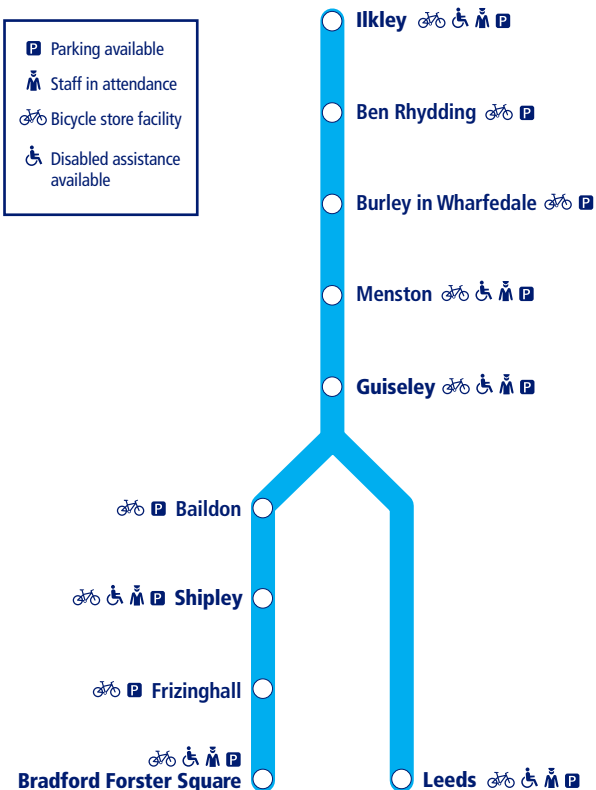

Train times

39

12 December 2021 –
14 May 2022

Ilkley to Leeds and Bradford Forster Square (Wharfedale Line)

This timetable shows all train services between **Ilkley and Leeds/Bradford Forster Square**.

How to read this timetable

Look down the left hand column for your departure station. Read across until you find a suitable departure time. Read down the column to find the arrival time at your destination. Through services are shown in bold type (this means you won't have to change trains). Connecting services are shown in light type. If you travel on a connecting service, change at the next station shown in bold or if you arrive on a connecting service, change at the last station shown in bold, unless a footnote advises otherwise.

TrainTracker™

For up to date travel information and live departures direct to your mobile, text your station **name** or **location code** to **8 49 50**.

Customers with disabilities or restricted mobility are encouraged to contact our **Customer Experience Centre** who will book assistance for you.