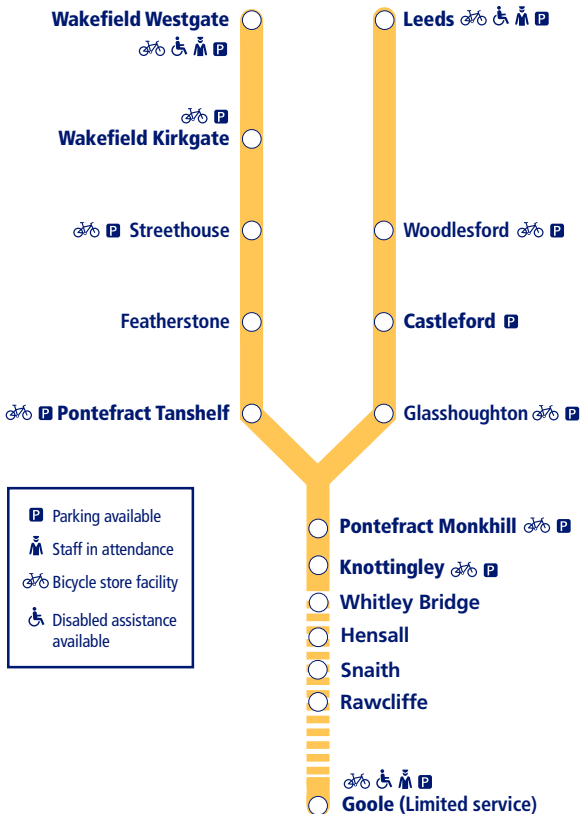

NORTHERN

41

Train times

May 16 2021 –
December 11 2021

Leeds and Wakefield to Knottingley and Goole (Pontefract Line)

This timetable shows all Northern train services between **Leeds and Goole via Pontefract**.

How to read this timetable

Look down the left hand column for your departure station. Read across until you find a suitable departure time. Read down the column to find the arrival time at your destination. Through services are shown in bold type (this means you won't have to change trains). Connecting services are shown in light type. If you travel on a connecting service, change at the next station shown in bold or if you arrive on a connecting service, change at the last station shown in bold, unless a footnote advises otherwise.

Minimum connection times

All stations have a minimum connection time of 5 minutes unless stated. Leeds 10 minutes, Wakefield Westgate 7 minutes and Wakefield Kirkgate 4 minutes.

Community Rail Partnerships and community groups

TrainTracker™

For up to date travel information and live departures direct to your mobile, text your station **name** or **location code** to **8 49 50**.

Customers with disabilities or restricted mobility are encouraged to contact our **Customer Experience Centre** who will book assistance for you.