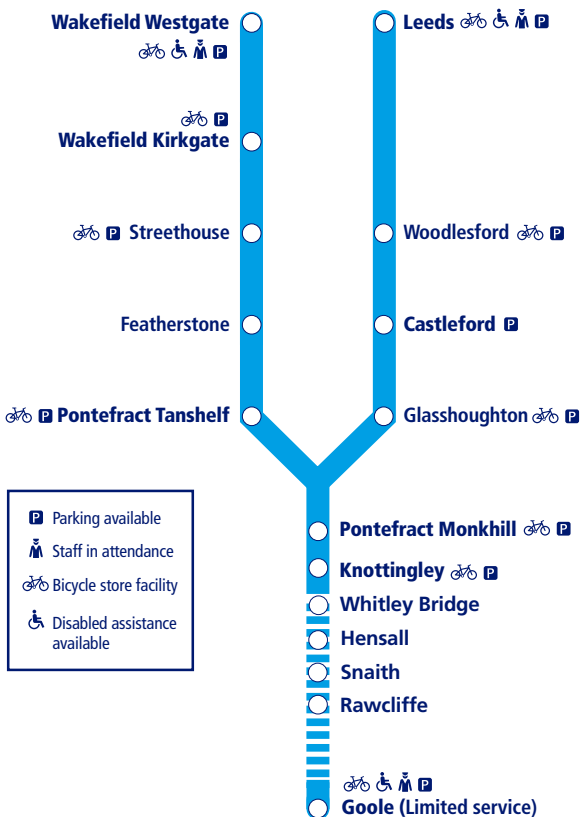

Train times

41

12 December 2021 –
14 May 2022

Leeds and Wakefield to Knottingley and Goole (Pontefract Line)

NORTHERN

Go do your thing

This timetable shows all Northern train services between **Leeds and Goole via Pontefract**.

How to read this timetable

Look down the left hand column for your departure station. Read across until you find a suitable departure time. Read down the column to find the arrival time at your destination. Through services are shown in bold type (this means you won't have to change trains). Connecting services are shown in light type. If you travel on a connecting service, change at the next station shown in bold or if you arrive on a connecting service, change at the last station shown in bold, unless a footnote advises otherwise.

Minimum connection times

All stations have a minimum connection time of 5 minutes unless stated. Leeds 10 minutes, Wakefield Westgate 7 minutes and Wakefield Kirkgate 4 minutes.

Community Rail Partnerships and community groups

TrainTracker™

For up to date travel information and live departures direct to your mobile, text your station **name** or **location code** to **8 49 50**.

Customers with disabilities or restricted mobility are encouraged to contact our **Customer Experience Centre** who will book assistance for you.