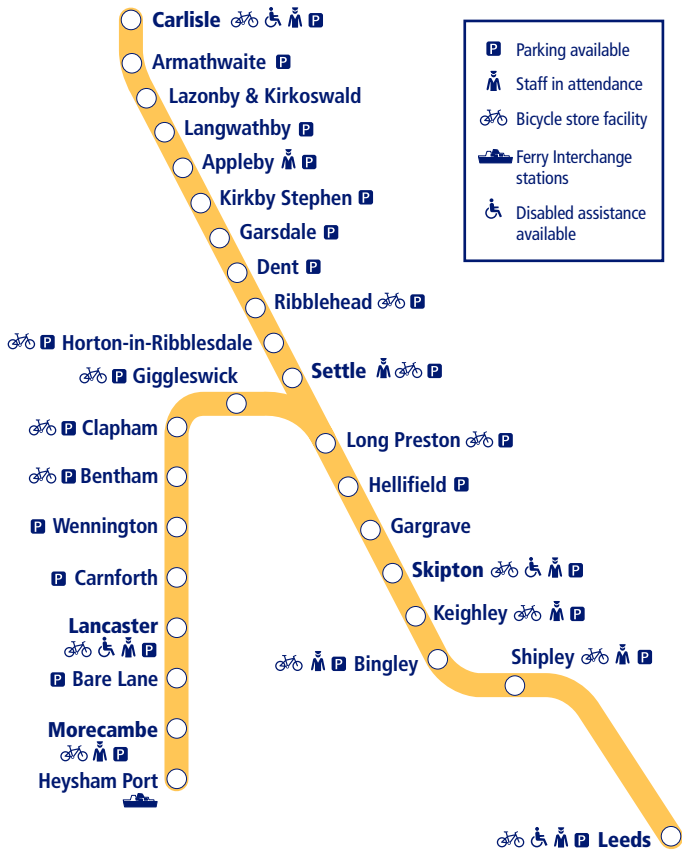

NORTHERN

7

Train times

May 16 2021 –
December 11 2021

Leeds to Carlisle Leeds to Morecambe/ Heysham Port

This timetable is a summary of our train services between **Leeds** and **Carlisle** and between **Leeds** and **Morecambe/Heysham Port**. Other trains also run between **Leeds** and **Skipton**.

How to read this timetable

Look down the left hand column for your departure station. Read across until you find a suitable departure time. Read down the column to find the arrival time at your destination. Through services are shown in bold type (this means you won't have to change trains). Connecting services are shown in light type. If you travel on a connecting service, change at the next station shown in bold or if you arrive on a connecting service, change at the last station shown in bold, unless a footnote advises otherwise.