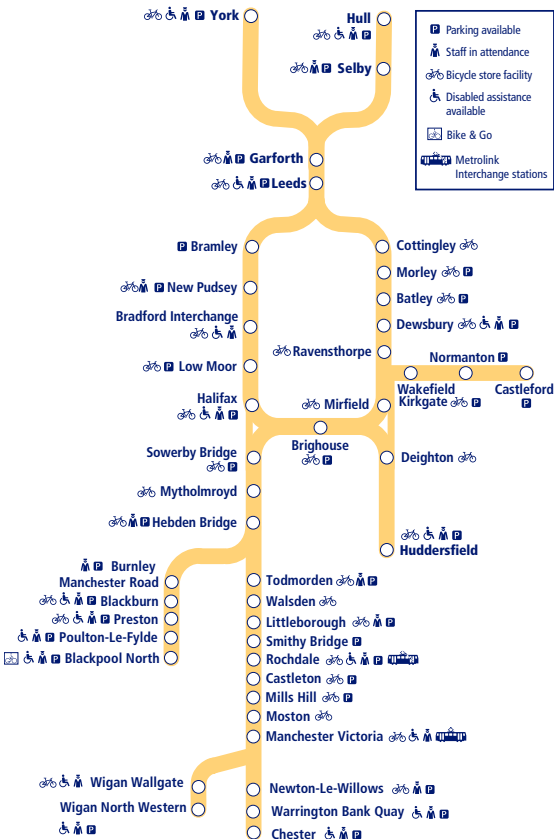

NORTHERN

36

Train times

May 16 2021 –
May 30 2021

Leeds to Manchester Victoria via Bradford Interchange/Brighouse and Manchester to Blackburn

This timetable shows all our services on the **Calder Valley**. TransPennine Express also run other non-stop services between **Manchester Victoria – Leeds**. Trains between **York /Leeds** and **Blackpool** are shown in timetable 9.

How to read this timetable

Look down the left hand column for your departure station. Read across until you find a suitable departure time. Read down the column to find the arrival time at your destination. Through services are shown in bold type (this means you won't have to change trains). Connecting services are shown in light type. If you travel on a connecting service, change at the next station shown in bold or if you arrive on a connecting service, change at the last station shown in bold, unless a footnote advises otherwise.