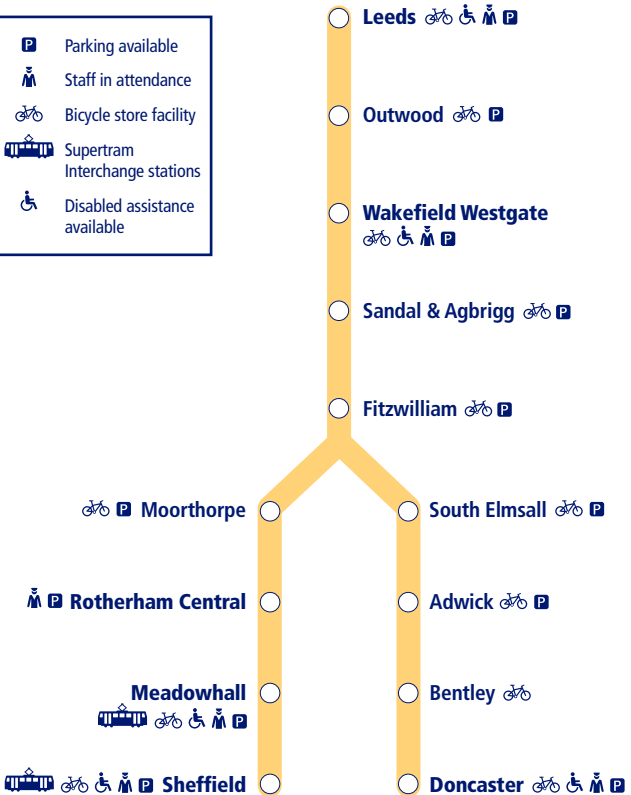

## Leeds to Sheffield and Doncaster (Wakefield Line)

	Parking available
	Staff in attendance
	Bicycle store facility
	Supertram Interchange stations
	Disabled assistance available

This timetable shows all Northern train services between **Leeds and Sheffield via Moorthorpe**.