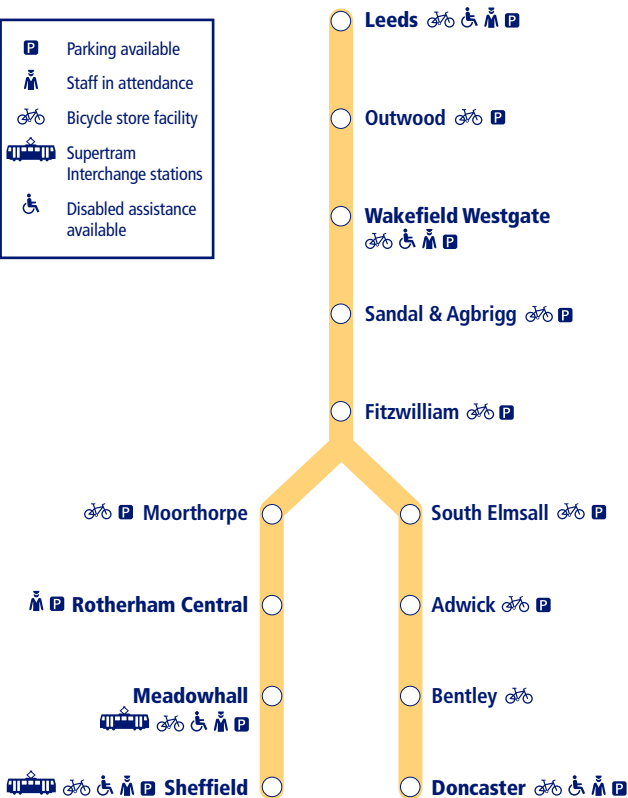

NORTHERN

42

Train times

May 16 2021 –
December 11 2021

Leeds to Sheffield and Doncaster (Wakefield Line)

- Parking available
- Staff in attendance
- Bicycle store facility
- Supertram Interchange stations
- Disabled assistance available

This timetable shows all Northern train services between **Leeds and Sheffield via Moorthorpe**.

How to read this timetable

Look down the left hand column for your departure station. Read across until you find a suitable departure time. Read down the column to find the arrival time at your destination. Through services are shown in bold type (this means you won't have to change trains). Connecting services are shown in light type. If you travel on a connecting service, change at the next station shown in bold or if you arrive on a connecting service, change at the last station shown in bold, unless a footnote advises otherwise.

Minimum connection times

All stations have a minimum connection time of 5 minutes unless stated. Leeds 10 minutes, Wakefield Westgate 7 minutes, Doncaster 7 minutes and Sheffield 7 minutes.

Community Rail Partnerships and community groups

TrainTracker™

For up to date travel information and live departures direct to your mobile, text your station **name** or **location code** to **8 49 50**.

Customers with disabilities or restricted mobility are encouraged to contact our **Customer Experience Centre** who will book assistance for you.