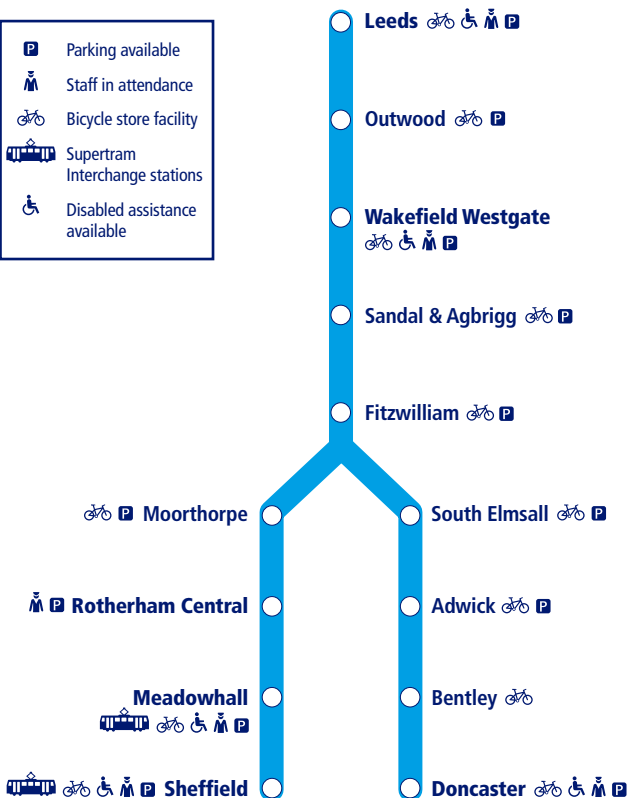

Train times

42

12 December 2021 –
14 May 2022

Leeds to Sheffield and Doncaster (Wakefield Line)

	Parking available
	Staff in attendance
	Bicycle store facility
	Supertram Interchange stations
	Disabled assistance available

NORTHERN

Go do your thing

This timetable shows all Northern train services between **Leeds and Sheffield via Moorthorpe**.

How to read this timetable

Look down the left hand column for your departure station. Read across until you find a suitable departure time. Read down the column to find the arrival time at your destination. Through services are shown in bold type (this means you won't have to change trains). Connecting services are shown in light type. If you travel on a connecting service, change at the next station shown in bold or if you arrive on a connecting service, change at the last station shown in bold, unless a footnote advises otherwise.

Minimum connection times

All stations have a minimum connection time of 5 minutes unless stated. Leeds 10 minutes, Wakefield Westgate 7 minutes, Doncaster 7 minutes and Sheffield 7 minutes.

Community Rail Partnerships and community groups

TrainTracker™

For up to date travel information and live departures direct to your mobile, text your station **name** or **location code** to **8 49 50**.

Customers with disabilities or restricted mobility are encouraged to contact our **Customer Experience Centre** who will book assistance for you.