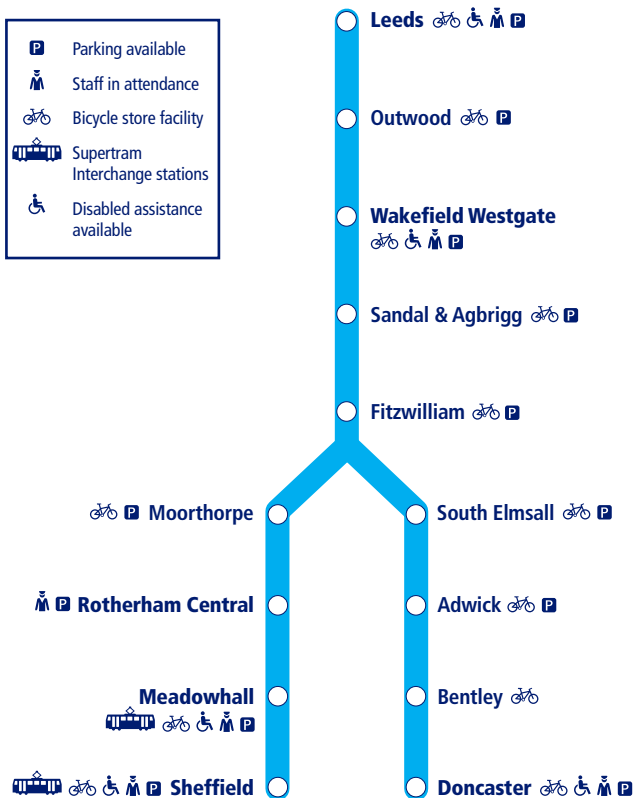

Train times

42

12 December 2021 –
14 May 2022

Leeds to Sheffield and Doncaster (Wakefield Line)

This timetable shows all Northern train services between **Leeds and Sheffield via Moorthorpe**.

How to read this timetable

Look down the left hand column for your departure station. Read across until you find a suitable departure time. Read down the column to find the arrival time at your destination. Through services are shown in bold type (this means you won't have to change trains). Connecting services are shown in light type. If you travel on a connecting service, change at the next station shown in bold or if you arrive on a connecting service, change at the last station shown in bold, unless a footnote advises otherwise.

Minimum connection times

All stations have a minimum connection time of 5 minutes unless stated. Leeds 10 minutes, Wakefield Westgate 7 minutes, Doncaster 7 minutes and Sheffield 7 minutes.

Community Rail Partnerships and community groups

TrainTracker™

For up to date travel information and live departures direct to your mobile, text your station **name** or **location code** to **8 49 50**.

Customers with disabilities or restricted mobility are encouraged to contact our **Customer Experience Centre** who will book assistance for you.