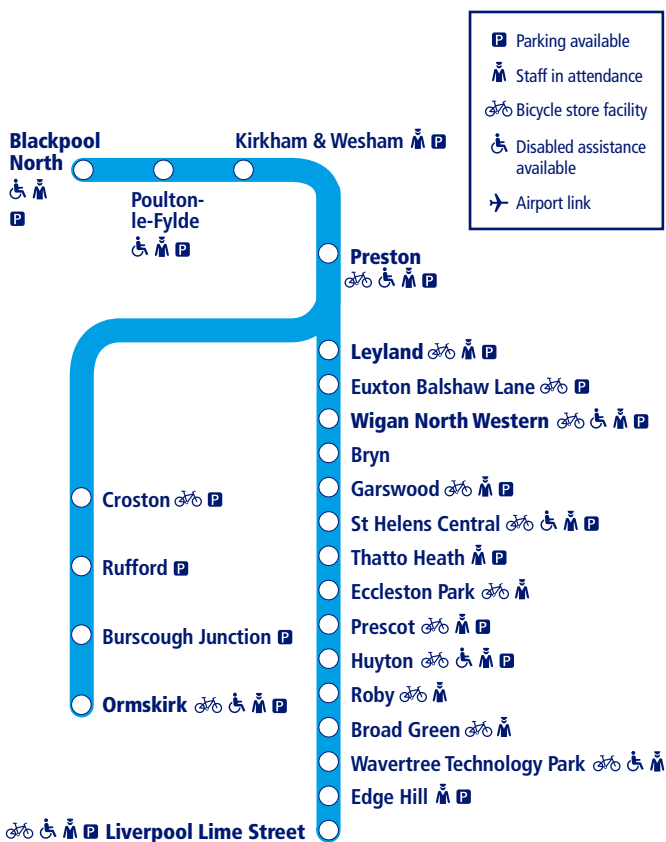

Train times

10

12 December 2021 –
14 May 2022

Liverpool to Blackpool North and Preston to Ormskirk

NORTHERN

Go do your thing

This timetable shows Northern train services between **Blackpool, Preston, Wigan and Liverpool** and the complete train service between **Preston and Ormskirk**. Other trains run between **Preston and Wigan**.

How to read this timetable

Look down the left hand column for your departure station. Read across until you find a suitable departure time. Read down the column to find the arrival time at your destination. Through services are shown in bold type (this means you won't have to change trains). Connecting services are shown in light type. If you travel on a connecting service, change at the next station shown in bold or if you arrive on a connecting service, change at the last station shown in bold, unless a footnote advises otherwise.

Minimum connection times

All stations have a minimum connection time of 5 minutes unless stated. Liverpool Lime Street and Liverpool Central 10 minutes, Liverpool South Parkway 7 minutes.

Community Rail Partnerships and community groups

TrainTracker™

For up to date travel information and live departures direct to your mobile, text your station **name** or **location code** to **8 49 50**.

Customers with disabilities or restricted mobility are encouraged to contact our **Customer Experience Centre** who will book assistance for you.